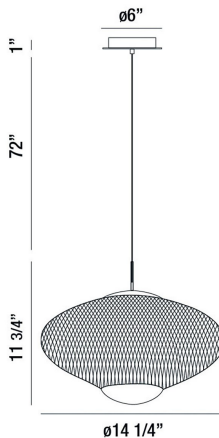

## PARK, 14IN INTEGRATED LED PENDANT

### PRODUCT DETAILS

No.	:	37106-010
Product Color	:	MATTE BLACK
Product Material	:	METAL
Shade / Accent Colour	:	GOLD
Shade / Accent Material	:	ALUMINUM
Diameter	:	14.25"
Height	:	11.75"
Overall Height	:	84.75"
Weight	:	3.6LBS

### LIGHT SOURCE DETAILS

Number of Bulbs	:	2
Light Source	:	LED
Light Source Type	:	INTEGRATED LED
Input Voltage	:	120V
Bulb Voltage	:	120V
Socket Type	:	INTEGRATED
Wattage	:	2 X 10W
Total Wattage	:	10W
Delivered Lumens	:	570LM
Kelvin	:	3000K
CRI	:	85
Bulb Included	:	YES
Dimmable	:	YES

### TECHNICAL DETAILS

Hanging Support Type	:	WIRE
Canopy / Backplate Height	:	1.25"
Canopy / Backplate Dia.	:	5"
IP Rating	:	IP22
Location	:	DRY
Title 24	:	YES
Beam Angle	:	360