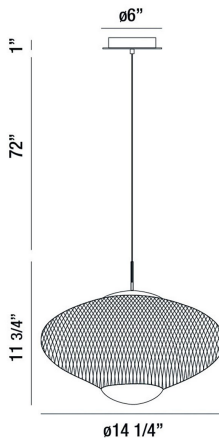

PARK, 14IN INTEGRATED LED PENDANT

PRODUCT DETAILS

No.	:	37106-010
Product Color	:	MATTE BLACK
Product Material	:	METAL
Shade / Accent Colour	:	GOLD
Shade / Accent Material	:	ALUMINUM
Diameter	:	14.25"
Height	:	11.75"
Overall Height	:	84.75"
Weight	:	3.6LBS

LIGHT SOURCE DETAILS

Number of Bulbs	:	2
Light Source	:	LED
Light Source Type	:	INTEGRATED LED
Input Voltage	:	120V
Bulb Voltage	:	120V
Socket Type	:	INTEGRATED
Wattage	:	2 X 10W
Total Wattage	:	10W
Delivered Lumens	:	570LM
Kelvin	:	3000K
CRI	:	85
Bulb Included	:	YES
Dimmable	:	YES

OPTIONS AVAILABLE

ITEM NO.	FINISH	SHADE
37106-010	MATTE BLACK	GOLD

TECHNICAL DETAILS

Hanging Support Type	:	WIRE
Canopy / Backplate Height	:	1.25"
Canopy / Backplate Dia.	:	5"
IP Rating	:	IP22
Location	:	DRY
Title 24	:	YES
Beam Angle	:	360