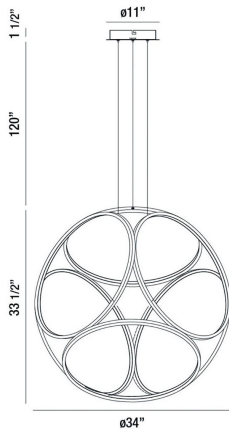

GLENVIEW, 34IN INTEGRATED LED CHANDELIER

PRODUCT DETAILS

No.	:	37104-016
Product Color	:	CHROME
Product Material	:	METAL
Shade / Accent Colour	:	WHITE
Shade / Accent Material	:	ACRYLIC
Diameter	:	34"
Height	:	33.5"
Overall Height	:	155"
Weight	:	7LBS

LIGHT SOURCE DETAILS

Number of Bulbs	:	6
Light Source	:	LED
Light Source Type	:	INTEGRATED LED
Input Voltage	:	120V
Bulb Voltage	:	120V
Socket Type	:	INTEGRATED
Wattage	:	6 X 70W
Total Wattage	:	70W
Delivered Lumens	:	3500LM
Kelvin	:	3000K
CRI	:	80
Bulb Included	:	YES
Dimmable	:	YES

OPTIONS AVAILABLE

ITEM NO.	FINISH	SHADE
37104-016	CHROME	WHITE
37104-023	BRUSHED GOLD	WHITE

TECHNICAL DETAILS

Hanging Support Type	:	WIRE
Canopy / Backplate Height	:	1"
Canopy / Backplate Dia.	:	6"
Driver	:	ES
IP Rating	:	IP22
Location	:	DRY
Title 24	:	YES
Beam Angle	:	360