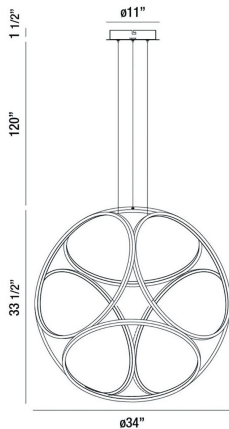

GLENVIEW, 34IN INTEGRATED LED CHANDELIER

OPTIONS AVAILABLE

ITEM NO.	FINISH	SHADE
37104-016	CHROME	WHITE
37104-023	BRUSHED GOLD	WHITE

PRODUCT DETAILS

No.	:	37104-016
Product Color	:	CHROME
Product Material	:	METAL
Shade / Accent Colour	:	WHITE
Shade / Accent Material	:	ACRYLIC
Diameter	:	34"
Height	:	33.5"
Overall Height	:	155"
Weight	:	7LBS

LIGHT SOURCE DETAILS

Number of Bulbs	:	6
Light Source	:	LED
Light Source Type	:	INTEGRATED LED
Input Voltage	:	120V
Bulb Voltage	:	120V
Socket Type	:	INTEGRATED
Wattage	:	6 X 70W
Total Wattage	:	70W
Delivered Lumens	:	3500LM
Kelvin	:	3000K
CRI	:	80
Bulb Included	:	YES
Dimmable	:	YES

TECHNICAL DETAILS

Hanging Support Type	:	WIRE
Canopy / Backplate Height	:	1"
Canopy / Backplate Dia.	:	6"
Driver	:	ES
IP Rating	:	IP22
Location	:	DRY
Title 24	:	YES
Beam Angle	:	360

PROJECT INFORMATION

 Job Name: Date: Type: