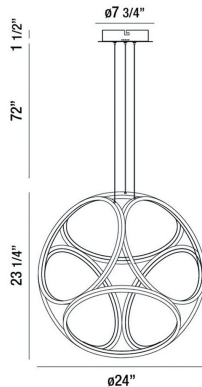

### PRODUCT DETAILS

|                         |   |           |
|-------------------------|---|-----------|
| No.                     | : | 37102-012 |
| Product Color           | : | CHROME    |
| Product Material        | : | METAL     |
| Shade / Accent Colour   | : | WHITE     |
| Shade / Accent Material | : | ACRYLIC   |
| Diameter                | : | 24"       |
| Height                  | : | 23.25"    |
| Overall Height          | : | 96.75"    |
| Weight                  | : | 4.4LBS    |

### LIGHT SOURCE DETAILS

|                   |   |                |
|-------------------|---|----------------|
| Number of Bulbs   | : | 6              |
| Light Source      | : | LED            |
| Light Source Type | : | INTEGRATED LED |
| Input Voltage     | : | 120V           |
| Bulb Voltage      | : | 120V           |
| Socket Type       | : | INTEGRATED     |
| Wattage           | : | 6 X 40W        |
| Total Wattage     | : | 40W            |
| Delivered Lumens  | : | 1800LM         |
| Kelvin            | : | 3000K          |
| CRI               | : | 80             |
| Bulb Included     | : | YES            |
| Dimmable          | : | YES            |

### TECHNICAL DETAILS

|                           |   |      |
|---------------------------|---|------|
| Hanging Support Type      | : | WIRE |
| Canopy / Backplate Height | : | 1"   |
| Canopy / Backplate Dia.   | : | 6"   |
| Driver                    | : | ES   |
| IP Rating                 | : | IP22 |
| Location                  | : | DRY  |
| Beam Angle                | : | 360  |