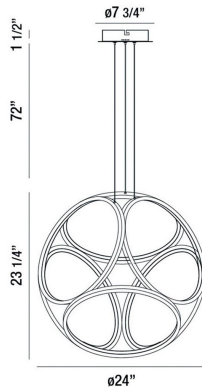

### PRODUCT DETAILS

No.	:	37102-012
Product Color	:	CHROME
Product Material	:	METAL
Shade / Accent Colour	:	WHITE
Shade / Accent Material	:	ACRYLIC
Diameter	:	24"
Height	:	23.25"
Overall Height	:	96.75"
Weight	:	4.4LBS

### LIGHT SOURCE DETAILS

Number of Bulbs	:	6
Light Source	:	LED
Light Source Type	:	INTEGRATED LED
Input Voltage	:	120V
Bulb Voltage	:	120V
Socket Type	:	INTEGRATED
Wattage	:	6 X 40W
Total Wattage	:	40W
Delivered Lumens	:	1800LM
Kelvin	:	3000K
CRI	:	80
Bulb Included	:	YES
Dimmable	:	YES

### TECHNICAL DETAILS

Hanging Support Type	:	WIRE
Canopy / Backplate Height	:	1"
Canopy / Backplate Dia.	:	6"
Driver	:	ES
IP Rating	:	IP22
Location	:	DRY
Beam Angle	:	360