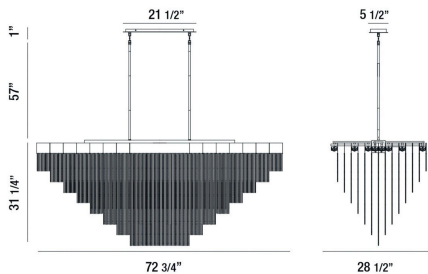

### PRODUCT DETAILS

No.	:	37097-023
Product Color	:	BLACK
Product Material	:	METAL
Shade / Accent Material	:	~
Length	:	72.75"
Width	:	28.5"
Height	:	31"
Overall Height	:	89"
Weight	:	74.9LBS

### TECHNICAL DETAILS

Hanging Support Type	:	ROD
Hanging Support Length	:	57"
Rods Included	:	3"+6"+12"+18"+18"
Canopy / Backplate Length	:	21.5"
Canopy / Backplate Height	:	1"
Canopy / Backplate Width	:	5.5"
IP Rating	:	IP20
Location	:	DRY
Approval	:	
Title 24	:	YES