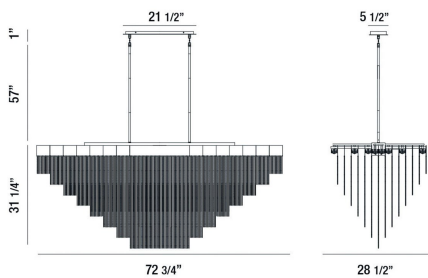

BLOOMFIELD, 28-LIGHT 73IN INTEGRATED LED GRAND CHANDELIER

PRODUCT DETAILS

| | | |
|-------------------------|---|-------------|
| No. | : | 37097-023 |
| Product Color | : | MATTE BLACK |
| Product Material | : | METAL |
| Shade / Accent Colour | : | BLACK |
| Shade / Accent Material | : | ALUMINUM |
| Length | : | 72.75" |
| Width | : | 28.5" |
| Height | : | 31.25" |
| Overall Height | : | 89" |
| Weight | : | 74.9LBS |

LIGHT SOURCE DETAILS

| | | |
|-------------------|---|----------------|
| Number of Bulbs | : | 28 |
| Light Source | : | LED |
| Light Source Type | : | INTEGRATED LED |
| Input Voltage | : | 120V |
| Bulb Voltage | : | 120V |
| Socket Type | : | INTEGRATED |
| Wattage | : | 28 X 4.5W |
| Total Wattage | : | 126W |
| Delivered Lumens | : | 3300LM |
| Kelvin | : | 3000K |
| CRI | : | 90 |
| Bulb Included | : | YES |
| Dimmable | : | YES |

OPTIONS AVAILABLE

| ITEM NO. | FINISH | SHADE |
|-----------|-------------|-------|
| 37097-011 | MATTE GOLD | |
| 37097-023 | MATTE BLACK | |

TECHNICAL DETAILS

| | | |
|---------------------------|---|--------------------------|
| Hanging Support Type | : | ROD |
| Rods Included | : | 3"+6"+12"+18"+18" |
| Canopy / Backplate Length | : | 21.5" |
| Canopy / Backplate Height | : | 1.5" |
| Canopy / Backplate Width | : | 5.5" |
| IP Rating | : | IP22 |
| Location | : | DRY |
| Approval | : | <input type="checkbox"/> |
| Beam Angle | : | 360 |