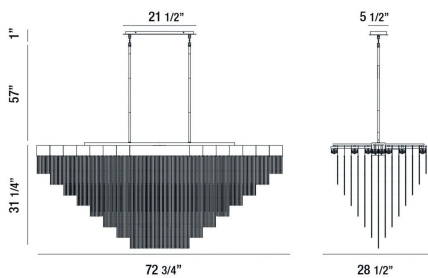

BLOOMFIELD, 28-LIGHT 73IN INTEGRATED LED GRAND CHANDELIER

PRODUCT DETAILS

No.	:	37097-023
Product Color	:	MATTE BLACK
Product Material	:	METAL
Shade / Accent Colour	:	BLACK
Shade / Accent Material	:	ALUMINUM
Length	:	72.75"
Width	:	28.5"
Height	:	31.25"
Overall Height	:	89"
Weight	:	74.9LBS

LIGHT SOURCE DETAILS

Number of Bulbs	:	28
Light Source	:	LED
Light Source Type	:	INTEGRATED LED
Input Voltage	:	120V
Bulb Voltage	:	120V
Socket Type	:	INTEGRATED
Wattage	:	28 X 4.5W
Total Wattage	:	126W
Delivered Lumens	:	3300LM
Kelvin	:	3000K
CRI	:	90
Bulb Included	:	YES
Dimmable	:	NO

OPTIONS AVAILABLE

ITEM NO.	FINISH	SHADE
37097-011	MATTE GOLD	
37097-023	MATTE BLACK	

TECHNICAL DETAILS

Hanging Support Type	:	ROD
Rods Included	:	3"+6"+12"+18"+18"
Canopy / Backplate Length	:	21.5"
Canopy / Backplate Height	:	1.5"
Canopy / Backplate Width	:	5.5"
IP Rating	:	IP22
Location	:	DRY
Approval	:	
Beam Angle	:	360