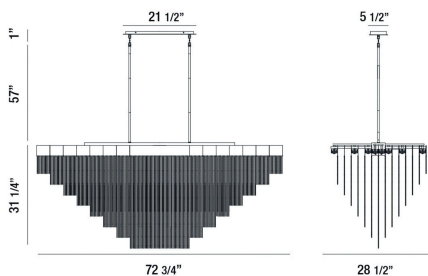

BLOOMFIELD, 28-LIGHT 73IN INTEGRATED LED GRAND CHANDELIER

PRODUCT DETAILS

No.	:	37097-023
Product Color	:	MATTE BLACK
Product Material	:	METAL
Shade / Accent Colour	:	BLACK
Shade / Accent Material	:	ALUMINUM
Length	:	72.75"
Width	:	28.5"
Height	:	31.25"
Overall Height	:	89"
Weight	:	74.9LBS

LIGHT SOURCE DETAILS

Number of Bulbs	:	28
Light Source	:	LED
Light Source Type	:	INTEGRATED LED
Input Voltage	:	120V
Bulb Voltage	:	120V
Socket Type	:	INTEGRATED
Wattage	:	28 X 4.5W
Total Wattage	:	126W
Delivered Lumens	:	3300LM
Kelvin	:	3000K
CRI	:	90
Bulb Included	:	YES
Dimmable	:	NO

OPTIONS AVAILABLE

ITEM NO.	FINISH	SHADE
37097-011	MATTE GOLD	
37097-023	MATTE BLACK	

TECHNICAL DETAILS

Hanging Support Type	:	ROD
Rods Included	:	3"+6"+12"+18"+18"
Canopy / Backplate Length	:	21.5"
Canopy / Backplate Height	:	1.5"
Canopy / Backplate Width	:	5.5"
IP Rating	:	IP22
Location	:	DRY
Approval	:	
Beam Angle	:	360