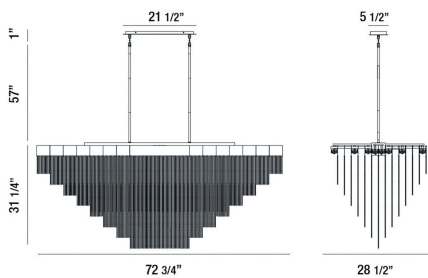

BLOOMFIELD, 28-LIGHT 73IN INTEGRATED LED GRAND CHANDELIER

PRODUCT DETAILS

No.	:	37097-011
Product Color	:	MATTE GOLD
Product Material	:	METAL
Shade / Accent Colour	:	GOLD
Shade / Accent Material	:	ALUMINUM
Length	:	72.75"
Width	:	28.5"
Height	:	31.25"
Overall Height	:	89"
Weight	:	74.9LBS

LIGHT SOURCE DETAILS

Number of Bulbs	:	28
Light Source	:	LED
Light Source Type	:	INTEGRATED LED
Input Voltage	:	120V
Bulb Voltage	:	120V
Socket Type	:	INTEGRATED
Wattage	:	28 X 4.5W
Total Wattage	:	126W
Delivered Lumens	:	3300LM
Kelvin	:	3000K
CRI	:	90
Bulb Included	:	YES
Dimmable	:	YES

OPTIONS AVAILABLE

ITEM NO.	FINISH	SHADE
37097-011	MATTE GOLD	
37097-023	MATTE BLACK	

TECHNICAL DETAILS

Hanging Support Type	:	ROD
Rods Included	:	3"+6"+12"+18"+18"
Canopy / Backplate Length	:	21.5"
Canopy / Backplate Height	:	1.5"
Canopy / Backplate Width	:	5.5"
IP Rating	:	IP22
Location	:	DRY
Approval	:	<input type="checkbox"/>
Beam Angle	:	360