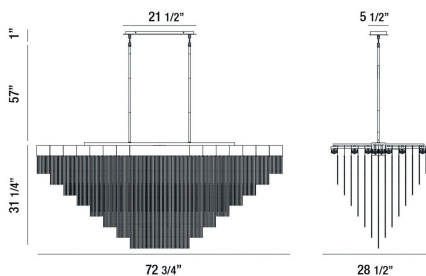

BLOOMFIELD, 28-LIGHT 73IN INTEGRATED LED GRAND CHANDELIER

PRODUCT DETAILS

No.	:	37097-011
Product Color	:	MATTE GOLD
Product Material	:	METAL
Shade / Accent Colour	:	GOLD
Shade / Accent Material	:	ALUMINUM
Length	:	72.75"
Width	:	28.5"
Height	:	31.25"
Overall Height	:	89"
Weight	:	74.9LBS

LIGHT SOURCE DETAILS

Number of Bulbs	:	28
Light Source	:	LED
Light Source Type	:	INTEGRATED LED
Input Voltage	:	120V
Bulb Voltage	:	120V
Socket Type	:	INTEGRATED
Wattage	:	28 X 4.5W
Total Wattage	:	126W
Delivered Lumens	:	3300LM
Kelvin	:	3000K
CRI	:	90
Bulb Included	:	YES
Dimmable	:	NO

OPTIONS AVAILABLE

ITEM NO.	FINISH	SHADE
37097-011	MATTE GOLD	
37097-023	MATTE BLACK	

TECHNICAL DETAILS

Hanging Support Type	:	ROD
Rods Included	:	3"+6"+12"+18"+18"
Canopy / Backplate Length	:	21.5"
Canopy / Backplate Height	:	1.5"
Canopy / Backplate Width	:	5.5"
IP Rating	:	IP22
Location	:	DRY
Approval	:	
Beam Angle	:	360