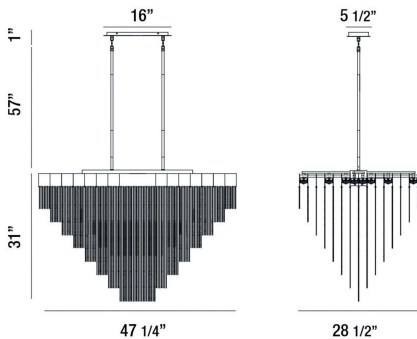

### PRODUCT DETAILS

No.	:	37096-014
Product Color	:	MATTE GOLD
Product Material	:	METAL
Shade / Accent Colour	:	GOLD
Shade / Accent Material	:	ALUMINUM
Length	:	47.25"
Width	:	28.5"
Height	:	31"
Overall Height	:	89"
Weight	:	50.6LBS

### LIGHT SOURCE DETAILS

Number of Bulbs	:	22
Light Source	:	LED
Light Source Type	:	INTEGRATED LED
Input Voltage	:	120V
Bulb Voltage	:	120V
Socket Type	:	INTEGRATED
Wattage	:	22 X 4.5W
Total Wattage	:	99W
Delivered Lumens	:	2600LM
Kelvin	:	3000K
CRI	:	90
Bulb Included	:	YES
Dimmable	:	NO

### TECHNICAL DETAILS

Hanging Support Type	:	ROD
Rods Included	:	3"+6"+12"+18"+18"
Canopy / Backplate Length	:	16"
Canopy / Backplate Height	:	1"
Canopy / Backplate Width	:	5.5"
IP Rating	:	IP22
Location	:	DRY
Approval	:	
Beam Angle	:	360