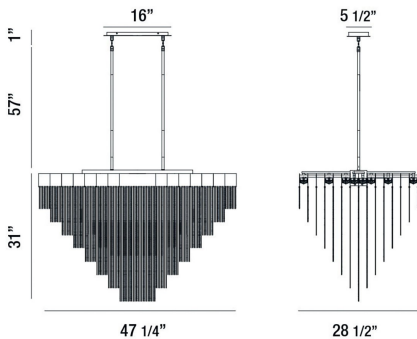

### PRODUCT DETAILS

No.	:	37096-014
Product Color	:	MATTE GOLD
Product Material	:	METAL
Shade / Accent Colour	:	GOLD
Shade / Accent Material	:	ALUMINUM
Length	:	47.25"
Width	:	28.5"
Height	:	31"
Overall Height	:	89"
Weight	:	50.6LBS

### LIGHT SOURCE DETAILS

Number of Bulbs	:	22
Light Source	:	LED
Light Source Type	:	INTEGRATED LED
Input Voltage	:	120V
Bulb Voltage	:	120V
Socket Type	:	INTEGRATED
Wattage	:	22 X 99W
Total Wattage	:	99W
Delivered Lumens	:	2600LM
Kelvin	:	3000K
CRI	:	90
Bulb Included	:	YES
Dimmable	:	YES

### TECHNICAL DETAILS

Hanging Support Type	:	ROD
Rods Included	:	3"+6"+12"+18"+18"
Canopy / Backplate Length	:	16"
Canopy / Backplate Height	:	1"
Canopy / Backplate Width	:	5.5"
IP Rating	:	IP22
Location	:	DRY
Approval	:	
Beam Angle	:	360