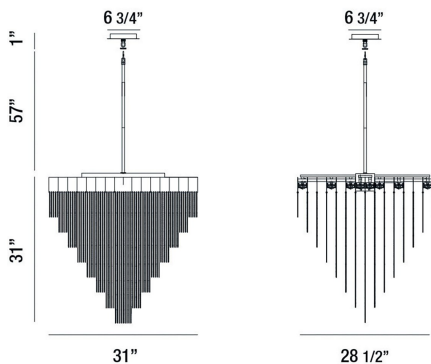

BLOOMFIELD, 18-LIGHT OVAL LED CHANDELIER

PRODUCT DETAILS

No.	:	37095-017
Product Color	:	ANTIQUÉ BRUSH GOLD
Product Material	:	METAL
Shade / Accent Material	:	METAL
Length	:	31"
Width	:	28.5"
Height	:	31"
Overall Height	:	89"
Weight	:	32.1lbs

LIGHT SOURCE DETAILS

Number of Bulbs	:	18 / 18
Light Source	:	LED / LED
Light Source Type	:	INTEGRATED LED / INTEGRATED LED
Input Voltage	:	120 / 120V
Bulb Voltage	:	120 / 120V
Socket Type	:	LED / LED
Wattage	:	81 / 81W
Total Wattage	:	81 / 81W
Delivered Lumens	:	2100 / 2100lm
Kelvin	:	3000 / 3000K
CRI	:	90+ / 90+
Bulb Included	:	Yes / Yes
Dimmable	:	Yes / Yes

OPTIONS AVAILABLE

ITEM NO.	FINISH	SHADE
37095-017	ANTIQUÉ BRUSH GOLD	
37095-029	BLACK	
37095-017	ANTIQUÉ BRUSH GOLD	
37095-029	BLACK	

TECHNICAL DETAILS

Hanging Support Type	:	ROD
Hanging Support Length	:	57"
Rods Included	:	3"+6"+12"+18"+18"
Canopy / Backplate Length	:	6.75"
Canopy / Backplate Height	:	1"
Canopy / Backplate Width	:	6.75"
IP Rating	:	IP20
Location	:	DRY
Approval	:	 Intertek
Title 24	:	Yes