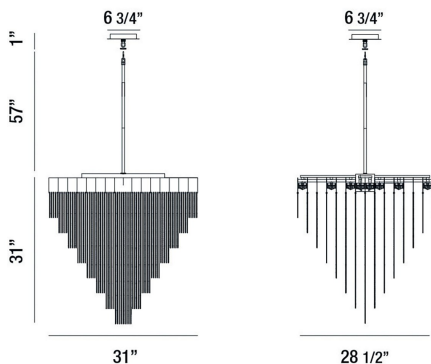

BLOOMFIELD, 18-LIGHT 31IN INTEGRATED LED PENDANT CHANDELIER

PRODUCT DETAILS

No.	:	37095-017
Product Color	:	MATTE GOLD
Product Material	:	METAL
Shade / Accent Colour	:	GOLD
Shade / Accent Material	:	ALUMINUM
Length	:	31"
Width	:	28.5"
Height	:	31"
Overall Height	:	89"
Weight	:	32.2LBS

LIGHT SOURCE DETAILS

Number of Bulbs	:	18
Light Source	:	LED
Light Source Type	:	INTEGRATED LED
Input Voltage	:	120V
Bulb Voltage	:	120V
Socket Type	:	INTEGRATED
Wattage	:	18 X 4.5W
Total Wattage	:	81W
Delivered Lumens	:	2100LM
Kelvin	:	3000K
CRI	:	90
Bulb Included	:	YES
Dimmable	:	NO

OPTIONS AVAILABLE

ITEM NO.	FINISH	SHADE
37095-017	MATTE GOLD	
37095-029	MATTE BLACK	

TECHNICAL DETAILS

Hanging Support Type	:	ROD
Rods Included	:	3"+6"+12"+18"+18"
Canopy / Backplate Length	:	6.75"
Canopy / Backplate Height	:	1"
Canopy / Backplate Width	:	6.75"
IP Rating	:	IP22
Location	:	DRY
Approval	:	
Beam Angle	:	360