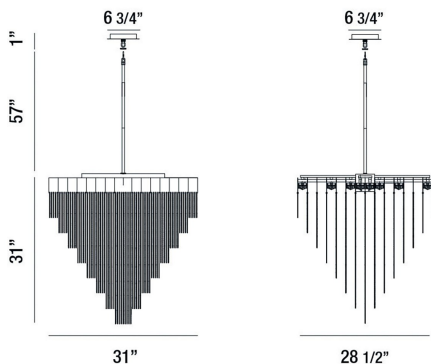

### PRODUCT DETAILS

No.	:	37095-017
Product Color	:	MATTE GOLD
Product Material	:	METAL
Shade / Accent Colour	:	GOLD
Shade / Accent Material	:	ALUMINUM
Length	:	31"
Width	:	28.5"
Height	:	31"
Overall Height	:	89"
Weight	:	32.2LBS

### TECHNICAL DETAILS

Hanging Support Type	:	ROD
Rods Included	:	3"+6"+12"+18"+18"
Canopy / Backplate Length	:	6.75"
Canopy / Backplate Height	:	1"
Canopy / Backplate Width	:	6.75"
IP Rating	:	IP22
Location	:	DRY
Approval	:	<input type="checkbox"/>
Beam Angle	:	360