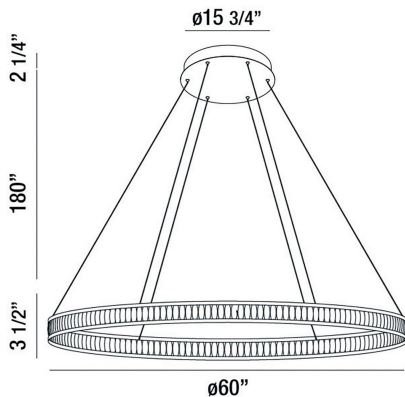

### PRODUCT DETAILS

No.	:	37093-013
Product Color	:	MATTE BLACK
Product Material	:	METAL
Shade / Accent Colour	:	WHITE
Shade / Accent Material	:	ACRYLIC
Diameter	:	60"
Height	:	3.5"
Overall Height	:	185.75"
Weight	:	28.6LBS

### LIGHT SOURCE DETAILS

Number of Bulbs	:	1
Light Source	:	LED
Light Source Type	:	INTEGRATED LED
Input Voltage	:	120V
Bulb Voltage	:	120V
Socket Type	:	INTEGRATED
Wattage	:	1 X 105W
Total Wattage	:	105W
Delivered Lumens	:	6800LM
Kelvin	:	3000K
CRI	:	90
Bulb Included	:	YES
Dimmable	:	YES

### TECHNICAL DETAILS

Hanging Support Type	:	AIRCRAFT CABLE
Canopy / Backplate Height	:	2.25"
Canopy / Backplate Dia.	:	15.75"
Driver	:	HUEUC
IP Rating	:	IP22
Location	:	DRY
Title 24	:	YES
Beam Angle	:	360