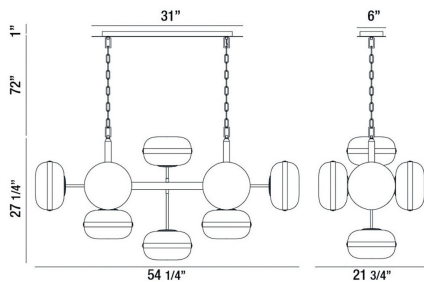

NOTTINGHAM, 10-LIGHT 54IN CHANDELIER

PRODUCT DETAILS

No.	:	37089-029
Product Color	:	POLISHED NICKEL
Shade / Accent Colour	:	SMOKE
Shade / Accent Material	:	GLASS
Length	:	54.25"
Width	:	21.75"
Height	:	27.25"
Overall Height	:	100"
Weight	:	39.6LBS
Shade Height	:	6"
Shade Diameter	:	10"

LIGHT SOURCE DETAILS

Number of Bulbs	:	10
Light Source Type	:	T14 / T14 LED
Input Voltage	:	120V
Bulb Voltage	:	120V
Socket Type	:	E26
Wattage	:	10 X 60W
Total Wattage	:	600W
Delivered Lumens	:	~LM
Bulb Included	:	NO
Dimmable	:	YES

OPTIONS AVAILABLE

ITEM NO.	FINISH	SHADE
37089-016	ANTIQUE BRASS	AMBER
37089-029	POLISHED NICKEL	SMOKE

TECHNICAL DETAILS

Hanging Support Type	:	CHAIN
Hanging Support Length	:	72"
Canopy / Backplate Length	:	23"
Canopy / Backplate Height	:	1.5"
Canopy / Backplate Width	:	6"
Canopy / Backplate Dia.	:	13.75"
IP Rating	:	IP44
Approval	:	
Beam Angle	:	360