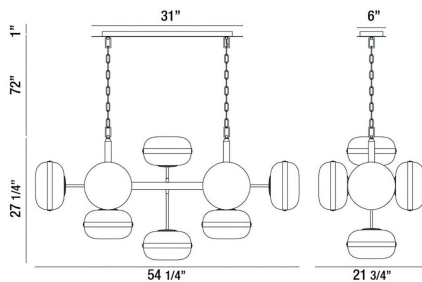

NOTTINGHAM, 10-LIGHT 54IN CHANDELIER

PRODUCT DETAILS

No.	:	37089-029
Product Color	:	POLISHED NICKEL
Shade / Accent Colour	:	SMOKE
Shade / Accent Material	:	GLASS
Length	:	54.25"
Width	:	21.75"
Height	:	27.25"
Overall Height	:	100"
Weight	:	39.6LBS
Shade Height	:	6"
Shade Diameter	:	10"

LIGHT SOURCE DETAILS

Number of Bulbs	:	10
Light Source Type	:	T14 / T14 LED
Input Voltage	:	120V
Bulb Voltage	:	120V
Socket Type	:	E26
Wattage	:	10 X 60W
Total Wattage	:	600W
Delivered Lumens	:	~LM
Bulb Included	:	NO
Dimmable	:	YES

OPTIONS AVAILABLE

ITEM NO.	FINISH	SHADE
37089-016	ANTIQUE BRASS	AMBER
37089-029	POLISHED NICKEL	SMOKE

TECHNICAL DETAILS

Hanging Support Type	:	CHAIN
Hanging Support Length	:	72"
Canopy / Backplate Length	:	23"
Canopy / Backplate Height	:	1.5"
Canopy / Backplate Width	:	6"
Canopy / Backplate Dia.	:	13.75"
IP Rating	:	IP44
Approval	:	<input type="checkbox"/>
Beam Angle	:	360