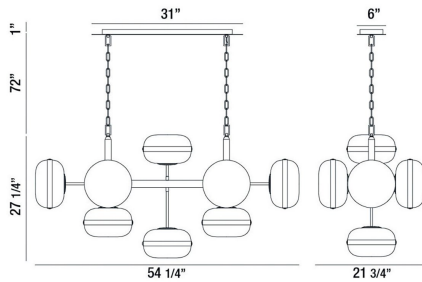

NOTTINGHAM, 10-LIGHT 54IN CHANDELIER

PRODUCT DETAILS

No.	:	37089-016
Product Color	:	ANTIQUE BRASS
Product Material	:	METAL
Shade / Accent Colour	:	AMBER
Shade / Accent Material	:	GLASS
Length	:	54.25"
Width	:	21.75"
Height	:	27.25"
Overall Height	:	100"
Weight	:	39.6LBS
Shade Height	:	6"
Shade Diameter	:	10"

LIGHT SOURCE DETAILS

Number of Bulbs	:	10
Light Source Type	:	T14 / T14 LED
Input Voltage	:	120V
Bulb Voltage	:	120V
Socket Type	:	E26
Wattage	:	10 X 60W
Total Wattage	:	600W
Delivered Lumens	:	~LM
Bulb Included	:	NO
Dimmable	:	YES

OPTIONS AVAILABLE

ITEM NO.	FINISH	SHADE
37089-016	ANTIQUÉ BRASS	AMBER
37089-029	POLISHED NICKEL	SMOKE

TECHNICAL DETAILS

Hanging Support Type	:	CHAIN
Hanging Support Length	:	72"
Canopy / Backplate Length	:	23"
Canopy / Backplate Height	:	1.5"
Canopy / Backplate Width	:	6"
Canopy / Backplate Dia.	:	13.75"
IP Rating	:	IP44
Approval	:	
Beam Angle	:	360