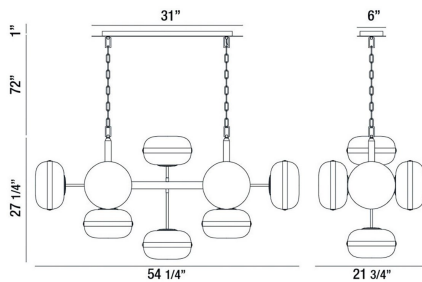

### PRODUCT DETAILS

No.	:	37089-016
Product Color	:	ANCIENT BRASS
Product Material	:	METAL
Shade / Accent Colour	:	AMBER
Shade / Accent Material	:	GLASS
Length	:	54.25"
Width	:	21.75"
Height	:	27.25"
Overall Height	:	100"
Weight	:	14.8LBS
Shade Height	:	6"
Shade Diameter	:	10"

### TECHNICAL DETAILS

Light Direction	:	AMBIENT
Hanging Support Type	:	CHAIN
Hanging Support Length	:	72"
Canopy / Backplate Height	:	1.5"
Canopy / Backplate Dia.	:	4.75"
IP Rating	:	IP22
Approval	:	
Beam Angle	:	360