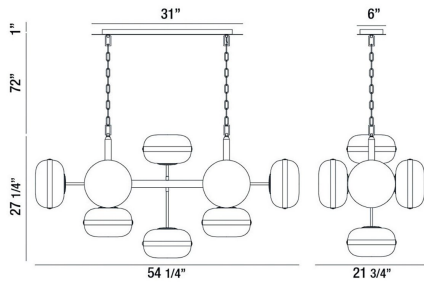

NOTTINGHAM, 10-LIGHT 54IN CHANDELIER

PRODUCT DETAILS

No.	:	37089-016
Product Color	:	ANTIQUE BRASS
Product Material	:	METAL
Shade / Accent Colour	:	AMBER
Shade / Accent Material	:	GLASS
Length	:	54.25"
Width	:	21.75"
Height	:	27.25"
Overall Height	:	100"
Weight	:	39.6LBS
Shade Height	:	6"
Shade Diameter	:	10"

LIGHT SOURCE DETAILS

Number of Bulbs	:	10
Light Source Type	:	T14 / T14 LED
Input Voltage	:	120V
Bulb Voltage	:	120V
Socket Type	:	E26
Wattage	:	10 X 60W
Total Wattage	:	600W
Delivered Lumens	:	~LM
Bulb Included	:	NO
Dimmable	:	YES

OPTIONS AVAILABLE

ITEM NO.	FINISH	SHADE
37089-016	ANTIQUÉ BRASS	AMBER
37089-029	POLISHED NICKEL	SMOKE

TECHNICAL DETAILS

Hanging Support Type	:	CHAIN
Hanging Support Length	:	72"
Canopy / Backplate Length	:	23"
Canopy / Backplate Height	:	1.5"
Canopy / Backplate Width	:	6"
Canopy / Backplate Dia.	:	13.75"
IP Rating	:	IP44
Approval	:	
Beam Angle	:	360