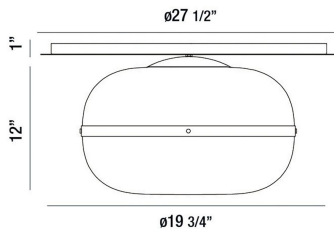

### PRODUCT DETAILS

No.	:	37088-028
Product Color	:	POLISHED NICKEL
Shade / Accent Colour	:	SMOKE
Shade / Accent Material	:	GLASS
Diameter	:	19.75"
Height	:	13"
Overall Height	:	13"
Weight	:	30.1LBS
Shade Height	:	11.5"
Shade Diameter	:	20"

### TECHNICAL DETAILS

Hanging Support Type	:	J-BOX
Canopy / Backplate Height	:	1.5"
Canopy / Backplate Dia.	:	27.5"
IP Rating	:	IP22
Approval	:	
Beam Angle	:	180