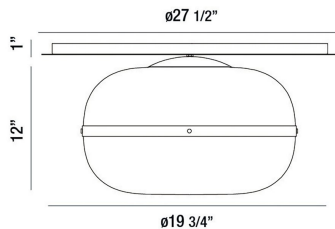

NOTTINGHAM, 3-LIGHT 20IN FLUSH MOUNT

PRODUCT DETAILS

| | | |
|-------------------------|---|-----------------|
| No. | : | 37088-028 |
| Product Color | : | POLISHED NICKEL |
| Shade / Accent Colour | : | SMOKE |
| Shade / Accent Material | : | GLASS |
| Diameter | : | 19.75" |
| Height | : | 13" |
| Overall Height | : | 13" |
| Weight | : | 30.1LBS |
| Shade Height | : | 11.5" |
| Shade Diameter | : | 20" |

LIGHT SOURCE DETAILS

| | | |
|-------------------|---|---------------|
| Number of Bulbs | : | 3 |
| Light Source Type | : | T14 / T14 LED |
| Input Voltage | : | 120V |
| Bulb Voltage | : | 120V |
| Socket Type | : | E26 |
| Wattage | : | 3 X 60W |
| Total Wattage | : | 180W |
| Delivered Lumens | : | ~LM |
| Bulb Included | : | NO |
| Dimmable | : | YES |

OPTIONS AVAILABLE

| ITEM NO. | FINISH | SHADE |
|-----------|-----------------|-------|
| 37088-019 | ANTIQUE BRASS | AMBER |
| 37088-028 | POLISHED NICKEL | SMOKE |

TECHNICAL DETAILS

| | | |
|---------------------------|---|--------------------------|
| Hanging Support Type | : | J-BOX |
| Canopy / Backplate Height | : | 1.5" |
| Canopy / Backplate Dia. | : | 27.5" |
| IP Rating | : | IP22 |
| Approval | : | <input type="checkbox"/> |
| Beam Angle | : | 180 |