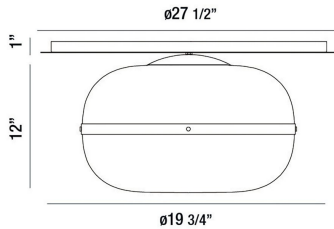

NOTTINGHAM, 3-LIGHT 20IN FLUSH MOUNT

PRODUCT DETAILS

No.	:	37088-019
Product Color	:	ANTIQUÉ BRASS
Product Material	:	METAL
Shade / Accent Colour	:	AMBER
Shade / Accent Material	:	GLASS
Diameter	:	19.75"
Height	:	13"
Overall Height	:	13"
Weight	:	30.1LBS
Shade Height	:	11.5"
Shade Diameter	:	20"

OPTIONS AVAILABLE

ITEM NO.	FINISH	SHADE
37088-019	ANTIQUÉ BRASS	AMBER
37088-028	POLISHED NICKEL	SMOKE

TECHNICAL DETAILS

Hanging Support Type	:	J-BOX
Canopy / Backplate Height	:	1.5"
Canopy / Backplate Dia.	:	27.5"
IP Rating	:	IP22
Approval	:	
Beam Angle	:	180