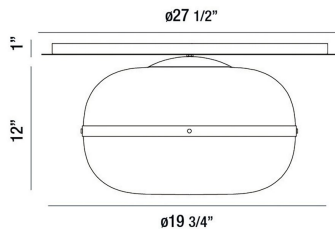

NOTTINGHAM, 3-LIGHT 20IN FLUSH MOUNT

PRODUCT DETAILS

No.	:	37088-019
Product Color	:	ANTIQUÉ BRASS
Product Material	:	METAL
Shade / Accent Colour	:	AMBER
Shade / Accent Material	:	GLASS
Diameter	:	19.75"
Height	:	13"
Overall Height	:	13"
Weight	:	30.1LBS
Shade Height	:	11.5"
Shade Diameter	:	20"

OPTIONS AVAILABLE

ITEM NO.	FINISH	SHADE
37088-019	ANTIQUÉ BRASS	AMBER
37088-028	POLISHED NICKEL	SMOKE

TECHNICAL DETAILS

Hanging Support Type	:	J-BOX
Canopy / Backplate Height	:	1.5"
Canopy / Backplate Dia.	:	27.5"
IP Rating	:	IP22
Approval	:	
Beam Angle	:	180