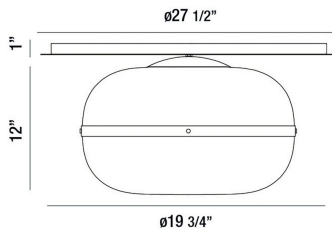

### PRODUCT DETAILS

No.	:	37088-019
Product Color	:	ANTIQUÉ BRASS
Product Material	:	METAL
Shade / Accent Colour	:	AMBER
Shade / Accent Material	:	GLASS
Diameter	:	19.75"
Height	:	13"
Overall Height	:	13"
Weight	:	30.1LBS
Shade Height	:	11.5"
Shade Diameter	:	20"

### TECHNICAL DETAILS

Hanging Support Type	:	J-BOX
Canopy / Backplate Height	:	1.5"
Canopy / Backplate Dia.	:	27.5"
IP Rating	:	IP22
Approval	:	<input type="checkbox"/>
Beam Angle	:	180