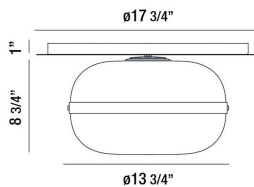

NOTTINGHAM, 14IN FLUSH MOUNT

PRODUCT DETAILS

| | | |
|-------------------------|---|-----------------|
| No. | : | 37087-021 |
| Product Color | : | POLISHED NICKEL |
| Shade / Accent Colour | : | SMOKE |
| Shade / Accent Material | : | GLASS |
| Diameter | : | 13.75" |
| Height | : | 9.75" |
| Overall Height | : | 9.75" |
| Weight | : | 11.9LBS |
| Shade Height | : | 8.25" |
| Shade Diameter | : | 14" |

OPTIONS AVAILABLE

| ITEM NO. | FINISH | SHADE |
|-----------|-----------------|-------|
| 37087-012 | ANTIQUE BRASS | AMBER |
| 37087-021 | POLISHED NICKEL | SMOKE |

TECHNICAL DETAILS

| | | |
|---------------------------|---|--------------------------|
| Hanging Support Type | : | J-BOX |
| Canopy / Backplate Height | : | 1.5" |
| Canopy / Backplate Dia. | : | 17.75" |
| IP Rating | : | IP22 |
| Approval | : | <input type="checkbox"/> |
| Beam Angle | : | 180 |