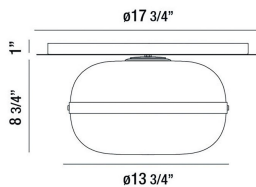

NOTTINGHAM, 14IN FLUSH MOUNT

PRODUCT DETAILS

| | | |
|-------------------------|---|-----------------|
| No. | : | 37087-021 |
| Product Color | : | POLISHED NICKEL |
| Shade / Accent Colour | : | SMOKE |
| Shade / Accent Material | : | GLASS |
| Diameter | : | 13.75" |
| Height | : | 9.75" |
| Overall Height | : | 9.75" |
| Weight | : | 11.9LBS |
| Shade Height | : | 8.25" |
| Shade Diameter | : | 14" |

OPTIONS AVAILABLE

| ITEM NO. | FINISH | SHADE |
|-----------|-----------------|-------|
| 37087-012 | ANTIQUE BRASS | AMBER |
| 37087-021 | POLISHED NICKEL | SMOKE |

TECHNICAL DETAILS

| | | |
|---------------------------|---|---|
| Hanging Support Type | : | J-BOX |
| Canopy / Backplate Height | : | 1.5" |
| Canopy / Backplate Dia. | : | 17.75" |
| IP Rating | : | IP22 |
| Approval | : |  |
| Beam Angle | : | 180 |