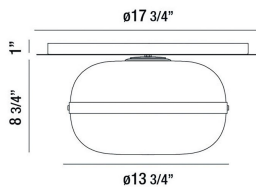

NOTTINGHAM, 14IN FLUSH MOUNT

PRODUCT DETAILS

No.	:	37087-012
Product Color	:	ANTIQUÉ BRASS
Product Material	:	METAL
Shade / Accent Colour	:	AMBER
Shade / Accent Material	:	GLASS
Diameter	:	13.75"
Height	:	9.75"
Overall Height	:	9.75"
Weight	:	11.9LBS
Shade Height	:	8.25"
Shade Diameter	:	14"

OPTIONS AVAILABLE

ITEM NO.	FINISH	SHADE
37087-012	ANTIQUÉ BRASS	AMBER
37087-021	POLISHED NICKEL	SMOKE

TECHNICAL DETAILS

Hanging Support Type	:	J-BOX
Canopy / Backplate Height	:	1.5"
Canopy / Backplate Dia.	:	17.75"
IP Rating	:	IP22
Approval	:	<input type="checkbox"/>
Beam Angle	:	180