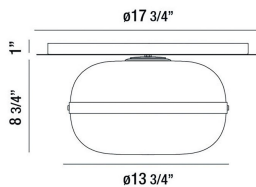

NOTTINGHAM, 14IN FLUSH MOUNT

PRODUCT DETAILS

No.	:	37087-012
Product Color	:	ANTIQUE BRASS
Product Material	:	METAL
Shade / Accent Colour	:	AMBER
Shade / Accent Material	:	GLASS
Diameter	:	13.75"
Height	:	9.75"
Overall Height	:	9.75"
Weight	:	11.9LBS
Shade Height	:	8.25"
Shade Diameter	:	14"

OPTIONS AVAILABLE

ITEM NO.	FINISH	SHADE
37087-012	ANTIQUE BRASS	AMBER
37087-021	POLISHED NICKEL	SMOKE

TECHNICAL DETAILS

Hanging Support Type	:	J-BOX
Canopy / Backplate Height	:	1.5"
Canopy / Backplate Dia.	:	17.75"
IP Rating	:	IP22
Approval	:	
Beam Angle	:	180