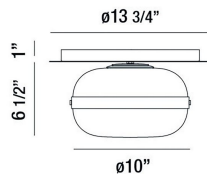

NOTTINGHAM, 10IN FLUSH MOUNT

PRODUCT DETAILS

No.	:	37086-024
Product Color	:	POLISHED NICKEL
Shade / Accent Colour	:	SMOKE
Shade / Accent Material	:	GLASS
Diameter	:	10"
Height	:	7.5"
Overall Height	:	7.5"
Weight	:	3.7LBS
Shade Height	:	6"
Shade Diameter	:	10"

TECHNICAL DETAILS

Hanging Support Type	:	J-BOX
Canopy / Backplate Height	:	1.5"
Canopy / Backplate Dia.	:	13.75"
IP Rating	:	IP22
Approval	:	
Beam Angle	:	180

PROJECT INFORMATION

 Job Name: Date: Type:

 Comments: