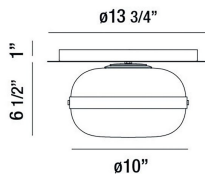

NOTTINGHAM, 10IN FLUSH MOUNT

PRODUCT DETAILS

No.	:	37086-024
Product Color	:	POLISHED NICKEL
Shade / Accent Colour	:	SMOKE
Shade / Accent Material	:	GLASS
Diameter	:	10"
Height	:	7.5"
Overall Height	:	7.5"
Weight	:	3.7LBS
Shade Height	:	6"
Shade Diameter	:	10"

TECHNICAL DETAILS

Hanging Support Type	:	J-BOX
Canopy / Backplate Height	:	1.5"
Canopy / Backplate Dia.	:	13.75"
IP Rating	:	IP22
Approval	:	
Beam Angle	:	180

PROJECT INFORMATION

 Job Name: Date: Type:

 Comments: