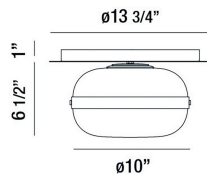

### PRODUCT DETAILS

No.	:	37086-024
Product Color	:	POLISHED NICKEL
Shade / Accent Colour	:	SMOKE
Shade / Accent Material	:	GLASS
Diameter	:	10"
Height	:	7.5"
Overall Height	:	7.5"
Weight	:	3.7LBS
Shade Height	:	6"
Shade Diameter	:	10"

### TECHNICAL DETAILS

Hanging Support Type	:	J-BOX
Canopy / Backplate Height	:	1.5"
Canopy / Backplate Dia.	:	13.75"
IP Rating	:	IP22
Approval	:	<input type="checkbox"/>
Beam Angle	:	180