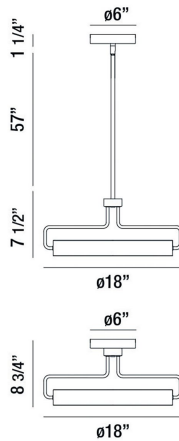

PEMBERTON, 18IN INTEGRATED LED PENDANT

PRODUCT DETAILS

No.	:	37083-020
Product Color	:	SATIN NICKEL
Product Material	:	METAL
Shade / Accent Colour	:	WHITE
Shade / Accent Material	:	ACRYLIC
Diameter	:	18"
Height	:	7.5"
Overall Height	:	35"
Weight	:	5.9LBS

LIGHT SOURCE DETAILS

Number of Bulbs	:	1
Light Source	:	LED
Light Source Type	:	INTEGRATED LED
Input Voltage	:	120V
Bulb Voltage	:	120V
Socket Type	:	INTEGRATED
Wattage	:	1 X 23W
Total Wattage	:	23W
Delivered Lumens	:	925LM
Kelvin	:	3000K
CRI	:	90
Bulb Included	:	YES
Dimmable	:	YES

OPTIONS AVAILABLE

ITEM NO. 37083-020	FINISH SATIN NICKEL	SHADE BLACK
------------------------------	-------------------------------	-----------------------

TECHNICAL DETAILS

Hanging Support Type	:	ROD
Canopy / Backplate Height	:	1.25"
Canopy / Backplate Dia.	:	6"
IP Rating	:	IP22
Beam Angle	:	360