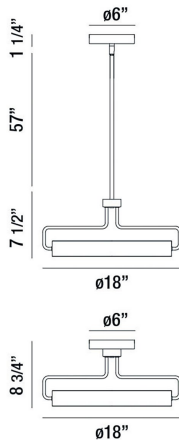

### PRODUCT DETAILS

No.	:	37083-014
Product Color	:	BRUSHED BRASS
Product Material	:	METAL
Shade / Accent Colour	:	WHITE
Shade / Accent Material	:	ACRYLIC
Diameter	:	18"
Height	:	7.5"
Overall Height	:	35"
Weight	:	5.9LBS

### LIGHT SOURCE DETAILS

Number of Bulbs	:	1
Light Source	:	LED
Light Source Type	:	INTEGRATED LED
Input Voltage	:	120V
Bulb Voltage	:	120V
Socket Type	:	INTEGRATED
Wattage	:	1 X 23W
Total Wattage	:	23W
Delivered Lumens	:	925LM
Kelvin	:	3000K
CRI	:	90
Bulb Included	:	YES
Dimmable	:	YES

### TECHNICAL DETAILS

Hanging Support Type	:	ROD
Canopy / Backplate Height	:	1.25"
Canopy / Backplate Dia.	:	6"
IP Rating	:	IP22
Beam Angle	:	360