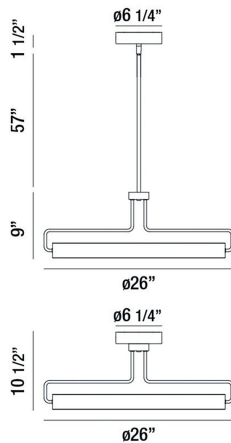

PEMBERTON, 26IN INTEGRATED LED PENDANT

PRODUCT DETAILS

No.	:	37082-025
Product Color	:	SATIN NICKEL
Product Material	:	METAL
Shade / Accent Colour	:	WHITE
Shade / Accent Material	:	ACRYLIC
Diameter	:	26"
Height	:	9"
Overall Height	:	69"
Weight	:	7.2LBS

LIGHT SOURCE DETAILS

Number of Bulbs	:	1
Light Source	:	LED
Light Source Type	:	INTEGRATED LED
Input Voltage	:	120V
Bulb Voltage	:	120V
Socket Type	:	INTEGRATED
Wattage	:	1 X 32W
Total Wattage	:	32W
Delivered Lumens	:	1150LM
Kelvin	:	3000K
CRI	:	90
Bulb Included	:	YES
Dimmable	:	YES

OPTIONS AVAILABLE

ITEM NO.	FINISH	SHADE
37082-025	SATIN NICKEL	BLACK

TECHNICAL DETAILS

Hanging Support Type	:	ROD
Canopy / Backplate Height	:	1.5"
Canopy / Backplate Dia.	:	6.25"
IP Rating	:	IP22
Location	:	DRY
Beam Angle	:	360