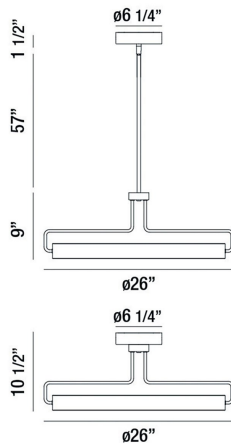

PEMBERTON, 26IN INTEGRATED LED PENDANT

PRODUCT DETAILS

No.	:	37082-025
Product Color	:	SATIN NICKEL
Product Material	:	METAL
Shade / Accent Colour	:	WHITE
Shade / Accent Material	:	ACRYLIC
Diameter	:	26"
Height	:	9"
Overall Height	:	69"
Weight	:	7.2LBS

LIGHT SOURCE DETAILS

Number of Bulbs	:	1
Light Source	:	LED
Light Source Type	:	INTEGRATED LED
Input Voltage	:	120V
Bulb Voltage	:	120V
Socket Type	:	INTEGRATED
Wattage	:	1 X 32W
Total Wattage	:	32W
Delivered Lumens	:	1150LM
Kelvin	:	3000K
CRI	:	90
Bulb Included	:	YES
Dimmable	:	YES

OPTIONS AVAILABLE

ITEM NO.	FINISH	SHADE
37082-017	BRUSHED BRASS	BLACK
37082-025	SATIN NICKEL	BLACK

TECHNICAL DETAILS

Hanging Support Type	:	ROD
Canopy / Backplate Height	:	1.5"
Canopy / Backplate Dia.	:	6.25"
IP Rating	:	IP22
Location	:	DRY
Beam Angle	:	360