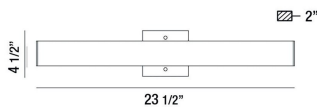

SPRINGFIELD, 24IN INTEGRATED LED VANITY

PRODUCT DETAILS

No.	:	37080-013
Product Color	:	GOLD
Product Material	:	METAL
Shade / Accent Colour	:	WHITE
Shade / Accent Material	:	ACRYLIC
Length	:	23.5"
Width	:	23.5"
Height	:	4.5"
Overall Height	:	4.5"
Ext	:	2"
Weight	:	1.3LBS

OPTIONS AVAILABLE

ITEM NO.	FINISH	SHADE
37080-013	GOLD	WHITE

TECHNICAL DETAILS

Hanging Support Type	:	J-BOX
Canopy / Backplate Length	:	4.25"
Canopy / Backplate Height	:	4.25"
Canopy / Backplate Width	:	0.25"
IP Rating	:	IP22
Location	:	DAMP
Beam Angle	:	360