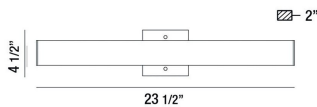

SPRINGFIELD, 24IN INTEGRATED LED VANITY

PRODUCT DETAILS

No.	:	37080-013
Product Color	:	GOLD
Product Material	:	METAL
Shade / Accent Colour	:	WHITE
Shade / Accent Material	:	ACRYLIC
Length	:	23.5"
Width	:	23.5"
Height	:	4.5"
Overall Height	:	4.5"
Ext	:	2"
Weight	:	1.3LBS

OPTIONS AVAILABLE

ITEM NO.	FINISH	SHADE
37080-013	GOLD	WHITE
37080-020	MATTE BLACK	WHITE

TECHNICAL DETAILS

Hanging Support Type	:	J-BOX
Canopy / Backplate Length	:	4.25"
Canopy / Backplate Height	:	4.25"
Canopy / Backplate Width	:	0.25"
IP Rating	:	IP22
Location	:	DAMP
Beam Angle	:	360