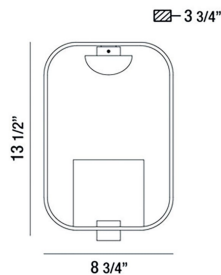

DAGMAR, 14IN INTEGRATED LED WALL SCONCE

PRODUCT DETAILS

No.	:	37076-016
Product Color	:	GOLD-BLACK MIX
Product Material	:	METAL
Shade / Accent Colour	:	CLEAR
Shade / Accent Material	:	GLASS
Length	:	8.75"
Width	:	8.75"
Height	:	13.5"
Overall Height	:	13.5"
Ext	:	3.75"
Weight	:	2.8LBS

OPTIONS AVAILABLE

ITEM NO.	FINISH	SHADE
37076-016	GOLD-BLACK MIX	CLEAR

TECHNICAL DETAILS

Hanging Support Type	:	J-BOX
Canopy / Backplate Length	:	4.75"
Canopy / Backplate Height	:	4.75"
Canopy / Backplate Width	:	1.25"
IP Rating	:	IP22
Location	:	DRY
Beam Angle	:	360