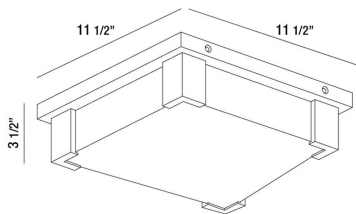

THORNHILL, 12IN INTEGRATED LED OUTDOOR FLUSH MOUNT

PRODUCT DETAILS

No.	:	37075-019
Product Color	:	MATTE BLACK
Product Material	:	METAL
Shade / Accent Colour	:	WHITE
Shade / Accent Material	:	GLASS
Length	:	11.5"
Width	:	11.5"
Height	:	3.5"
Ext	:	3.5"
Weight	:	7.2LBS

OPTIONS AVAILABLE

ITEM NO.	FINISH	SHADE
37075-019	MATTE BLACK	WHITE

TECHNICAL DETAILS

Hanging Support Type	:	J-BOX
Canopy / Backplate Length	:	11.5"
Canopy / Backplate Height	:	1"
Canopy / Backplate Width	:	11.5"
IP Rating	:	IP22
Location	:	WET
Approval	:	
Beam Angle	:	360