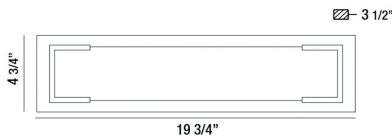

THORNHILL, 20IN INTEGRATED LED OUTDOOR WALL SCONCE

PRODUCT DETAILS

No.	:	37074-012
Product Color	:	POWDER COAT BLACK
Product Material	:	METAL
Shade / Accent Colour	:	WHITE
Shade / Accent Material	:	GLASS
Width	:	19.75"
Height	:	4.75"
Ext	:	3.5"
Weight	:	5.5LBS

OPTIONS AVAILABLE

ITEM NO.	FINISH	SHADE
37074-012	POWDER COAT BLACK	WHITE

TECHNICAL DETAILS

Hanging Support Type	:	J-BOX
Canopy / Backplate Length	:	4.75"
Canopy / Backplate Height	:	19.75"
Canopy / Backplate Width	:	1"
IP Rating	:	IP22
Location	:	WET
Approval	:	<input type="checkbox"/>
Beam Angle	:	360