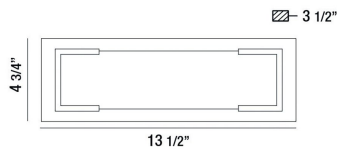

THORNHILL, 14IN INTEGRATED LED OUTDOOR WALL SCONCE

PRODUCT DETAILS

No.	:	37073-015
Product Color	:	POWDER COAT BLACK
Product Material	:	METAL
Shade / Accent Colour	:	WHITE
Shade / Accent Material	:	GLASS
Width	:	13.5"
Height	:	4.75"
Ext	:	3.5"
Weight	:	4.1LBS

OPTIONS AVAILABLE

ITEM NO.	FINISH	SHADE
37073-015	POWDER COAT BLACK	WHITE

TECHNICAL DETAILS

Hanging Support Type	:	J-BOX
Canopy / Backplate Length	:	4.75"
Canopy / Backplate Height	:	13.5"
Canopy / Backplate Width	:	1"
IP Rating	:	IP22
Location	:	WET
Approval	:	
Beam Angle	:	360