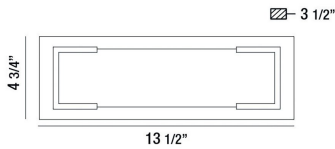

THORNHILL, 14IN INTEGRATED LED OUTDOOR WALL SCONCE

PRODUCT DETAILS

No.	:	37073-015
Product Color	:	POWDER COAT BLACK
Product Material	:	METAL
Shade / Accent Colour	:	WHITE
Shade / Accent Material	:	GLASS
Width	:	13.5"
Height	:	4.75"
Ext	:	3.5"
Weight	:	4.1LBS

OPTIONS AVAILABLE

ITEM NO.	FINISH	SHADE
37073-015	POWDER COAT BLACK	WHITE

TECHNICAL DETAILS

Hanging Support Type	:	J-BOX
Canopy / Backplate Length	:	4.75"
Canopy / Backplate Height	:	13.5"
Canopy / Backplate Width	:	1"
IP Rating	:	IP22
Location	:	WET
Approval	:	<input type="checkbox"/>
Beam Angle	:	360