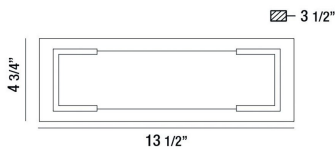

THORNHILL, 14IN INTEGRATED LED OUTDOOR WALL SCONCE

PRODUCT DETAILS

No.	:	37073-015
Product Color	:	POWDER COAT BLACK
Product Material	:	METAL
Shade / Accent Colour	:	WHITE
Shade / Accent Material	:	GLASS
Width	:	13.5"
Height	:	4.75"
Ext	:	3.5"
Weight	:	4.1LBS

OPTIONS AVAILABLE

ITEM NO.	FINISH	SHADE
37073-015	POWDER COAT BLACK	WHITE

TECHNICAL DETAILS

Hanging Support Type	:	J-BOX
Canopy / Backplate Length	:	4.75"
Canopy / Backplate Height	:	13.5"
Canopy / Backplate Width	:	1"
IP Rating	:	IP22
Location	:	WET
Approval	:	
Beam Angle	:	360