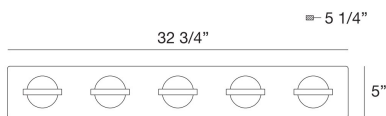

RYDER, 5-LIGHT 33IN INTEGRATED LED VANITY

PRODUCT DETAILS

No.	:	37071-028
Product Color	:	GOLD
Product Material	:	METAL
Shade / Accent Colour	:	CLEAR
Shade / Accent Material	:	GLASS
Length	:	32.75"
Width	:	32.75"
Height	:	5"
Overall Height	:	5"
Ext	:	5.25"
Weight	:	11.5LBS

LIGHT SOURCE DETAILS

Number of Bulbs	:	5
Light Source	:	LED
Light Source Type	:	INTEGRATED LED
Input Voltage	:	120V
Bulb Voltage	:	120V
Socket Type	:	INTEGRATED
Wattage	:	5 X 5W
Total Wattage	:	25W
Delivered Lumens	:	1000LM
Kelvin	:	3000K
CRI	:	90
Bulb Included	:	YES
Dimmable	:	YES

OPTIONS AVAILABLE

ITEM NO.	FINISH	SHADE
37071-028	GOLD	CLEAR
37071-038	MATTE BLACK	BLACK

TECHNICAL DETAILS

Hanging Support Type	:	J-BOX
Canopy / Backplate Length	:	5"
Canopy / Backplate Height	:	1.25"
Canopy / Backplate Width	:	32.75"
IP Rating	:	IP22
Location	:	DAMP
Approval	:	<input type="checkbox"/>
Beam Angle	:	360