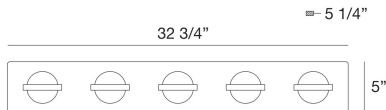

RYDER, 5-LIGHT 33IN INTEGRATED LED VANITY

PRODUCT DETAILS

No.	:	37071-011
Product Color	:	CHROME
Product Material	:	METAL
Shade / Accent Colour	:	CLEAR
Shade / Accent Material	:	GLASS
Length	:	32.75"
Width	:	32.75"
Height	:	5"
Overall Height	:	5"
Ext	:	5.25"
Weight	:	11.5LBS

OPTIONS AVAILABLE

ITEM NO.	FINISH	SHADE
37071-011	CHROME	CLEAR
37071-028	GOLD	CLEAR
37071-038	MATTE BLACK	BLACK

TECHNICAL DETAILS

Hanging Support Type	:	J-BOX
Canopy / Backplate Length	:	5"
Canopy / Backplate Height	:	1.25"
Canopy / Backplate Width	:	32.75"
IP Rating	:	IP22
Location	:	DAMP
Approval	:	
Beam Angle	:	360