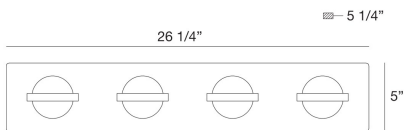

RYDER, 4-LIGHT 26IN INTEGRATED LED VANITY

PRODUCT DETAILS

No.	:	37070-021
Product Color	:	GOLD
Product Material	:	METAL
Shade / Accent Colour	:	CLEAR
Shade / Accent Material	:	GLASS
Length	:	26.25"
Width	:	26.25"
Height	:	5"
Overall Height	:	5"
Ext	:	5.25"
Weight	:	8.7LBS

LIGHT SOURCE DETAILS

Number of Bulbs	:	4
Light Source	:	LED
Light Source Type	:	INTEGRATED LED
Input Voltage	:	120V
Bulb Voltage	:	120V
Socket Type	:	INTEGRATED
Wattage	:	4 X 5W
Total Wattage	:	20W
Delivered Lumens	:	800LM
Kelvin	:	3000K
CRI	:	90
Bulb Included	:	YES
Dimmable	:	YES

OPTIONS AVAILABLE

ITEM NO.	FINISH	SHADE
37070-014	CHROME	CLEAR
37070-021	GOLD	CLEAR

TECHNICAL DETAILS

Hanging Support Type	:	J-BOX
Canopy / Backplate Length	:	5"
Canopy / Backplate Height	:	1.25"
Canopy / Backplate Width	:	26.25"
IP Rating	:	IP22
Location	:	DAMP
Approval	:	<input type="checkbox"/>
Beam Angle	:	360