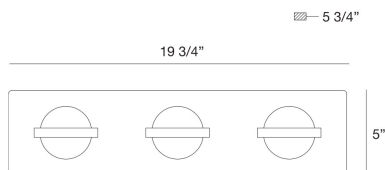

RYDER, 3-LIGHT 20IN INTEGRATED LED VANITY

PRODUCT DETAILS

No.	:	37069-035
Product Color	:	MATTE BLACK
Shade / Accent Colour	:	CLEAR
Shade / Accent Material	:	GLASS
Length	:	19.75"
Width	:	19.75"
Height	:	5"
Overall Height	:	5"
Ext	:	5.75"
Weight	:	6.8LBS

LIGHT SOURCE DETAILS

Number of Bulbs	:	3
Light Source	:	LED
Light Source Type	:	INTEGRATED LED
Input Voltage	:	120V
Bulb Voltage	:	120V
Socket Type	:	INTEGRATED
Wattage	:	3 X 5W
Total Wattage	:	15W
Delivered Lumens	:	600LM
Kelvin	:	3000K
CRI	:	90
Bulb Included	:	YES
Dimmable	:	YES

OPTIONS AVAILABLE

ITEM NO.	FINISH	SHADE
37069-018	CHROME	CLEAR
37069-025	GOLD	CLEAR
37069-035	MATTE BLACK	BLACK

TECHNICAL DETAILS

Hanging Support Type	:	J-BOX
Canopy / Backplate Length	:	5"
Canopy / Backplate Height	:	1.25"
Canopy / Backplate Width	:	19.75"
IP Rating	:	IP22
Location	:	DAMP
Approval	:	
Beam Angle	:	360