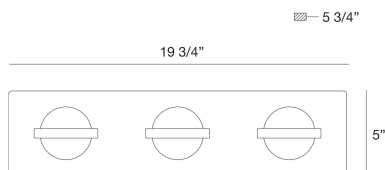

RYDER, 3-LIGHT 20IN INTEGRATED LED VANITY

PRODUCT DETAILS

No.	:	37069-018
Product Color	:	CHROME
Product Material	:	METAL
Shade / Accent Colour	:	CLEAR
Shade / Accent Material	:	GLASS
Length	:	19.75"
Width	:	19.75"
Height	:	5"
Overall Height	:	5"
Ext	:	5.75"
Weight	:	6.8LBS

LIGHT SOURCE DETAILS

Number of Bulbs	:	3
Light Source	:	LED
Light Source Type	:	INTEGRATED LED
Input Voltage	:	120V
Bulb Voltage	:	120V
Socket Type	:	INTEGRATED
Wattage	:	3 X 5W
Total Wattage	:	15W
Delivered Lumens	:	600LM
Kelvin	:	3000K
CRI	:	90
Bulb Included	:	YES
Dimmable	:	YES

OPTIONS AVAILABLE

ITEM NO.	FINISH	SHADE
37069-018	CHROME	CLEAR
37069-025	GOLD	CLEAR

TECHNICAL DETAILS

Hanging Support Type	:	J-BOX
Canopy / Backplate Length	:	5"
Canopy / Backplate Height	:	1.25"
Canopy / Backplate Width	:	19.75"
IP Rating	:	IP22
Location	:	DAMP
Approval	:	<input type="checkbox"/>
Beam Angle	:	360