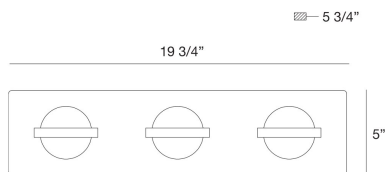

RYDER, 3-LIGHT 20IN INTEGRATED LED VANITY

PRODUCT DETAILS

No.	:	37069-018
Product Color	:	CHROME
Product Material	:	METAL
Shade / Accent Colour	:	CLEAR
Shade / Accent Material	:	GLASS
Length	:	19.75"
Width	:	19.75"
Height	:	5"
Overall Height	:	5"
Ext	:	5.75"
Weight	:	6.8LBS

LIGHT SOURCE DETAILS

Number of Bulbs	:	3
Light Source	:	LED
Light Source Type	:	INTEGRATED LED
Input Voltage	:	120V
Bulb Voltage	:	120V
Socket Type	:	INTEGRATED
Wattage	:	3 X 5W
Total Wattage	:	15W
Delivered Lumens	:	600LM
Kelvin	:	3000K
CRI	:	90
Bulb Included	:	YES
Dimmable	:	YES

OPTIONS AVAILABLE

ITEM NO.	FINISH	SHADE
37069-018	CHROME	CLEAR
37069-025	GOLD	CLEAR
37069-035	MATTE BLACK	BLACK

TECHNICAL DETAILS

Hanging Support Type	:	J-BOX
Canopy / Backplate Length	:	5"
Canopy / Backplate Height	:	1.25"
Canopy / Backplate Width	:	19.75"
IP Rating	:	IP22
Location	:	DAMP
Approval	:	
Beam Angle	:	360