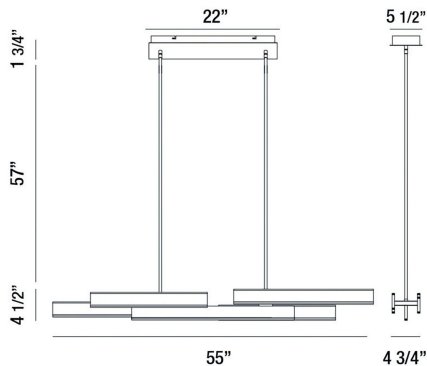

CAMENO, 55IN INTEGRATED LED GRAND CHANDELIER

PRODUCT DETAILS

No.	:	37065-010
Product Color	:	MATTE BLACK
Product Material	:	METAL
Shade / Accent Colour	:	WHITE
Shade / Accent Material	:	ACRYLIC
Length	:	55"
Width	:	4.75"
Height	:	4.5"
Overall Height	:	63.25"
Weight	:	11.2LBS

LIGHT SOURCE DETAILS

Number of Bulbs	:	1
Light Source	:	LED
Light Source Type	:	INTEGRATED LED
Input Voltage	:	120V
Bulb Voltage	:	120V
Socket Type	:	INTEGRATED
Wattage	:	1 X 113W
Total Wattage	:	113W
Delivered Lumens	:	7100LM
Kelvin	:	3000K
CRI	:	90
Bulb Included	:	YES
Dimmable	:	YES

OPTIONS AVAILABLE

ITEM NO.	FINISH	SHADE
37065-010	MATTE BLACK	
37065-027	MATTE GOLD	

TECHNICAL DETAILS

Hanging Support Type	:	ROD
Rods Included	:	3"+6"+12"+18"+18"
Canopy / Backplate Length	:	22"
Canopy / Backplate Height	:	1.75"
Canopy / Backplate Width	:	5.5"
IP Rating	:	IP22
Location	:	DRY
Approval	:	<input type="checkbox"/>
Title 24	:	YES
Beam Angle	:	360