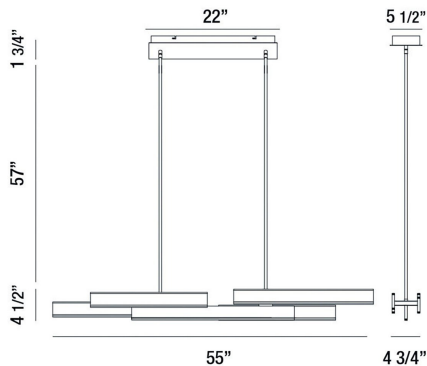

PROJECT INFORMATION

Job Name: Date: Type:

Comments: