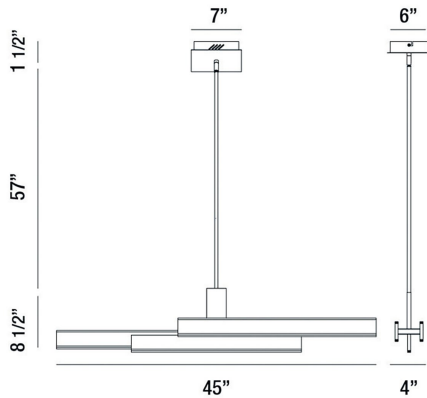

CAMENO, 45IN INTEGRATED LED LINEAR CHANDELIER

PRODUCT DETAILS

No.	:	37064-013
Product Color	:	MATTE BLACK
Product Material	:	METAL
Shade / Accent Colour	:	WHITE
Shade / Accent Material	:	ACRYLIC
Length	:	45"
Width	:	4"
Height	:	8.5"
Overall Height	:	67"
Weight	:	9LBS

LIGHT SOURCE DETAILS

Number of Bulbs	:	1
Light Source	:	LED
Light Source Type	:	INTEGRATED LED
Input Voltage	:	120V
Bulb Voltage	:	120V
Socket Type	:	INTEGRATED
Wattage	:	1 X 74W
Total Wattage	:	74W
Delivered Lumens	:	4700LM
Kelvin	:	3000K
CRI	:	90
Bulb Included	:	YES
Dimmable	:	YES

OPTIONS AVAILABLE

ITEM NO.	FINISH	SHADE
37064-013	MATTE BLACK	
37064-020	MATTE GOLD	

TECHNICAL DETAILS

Hanging Support Type	:	ROD
Rods Included	:	3"+6"+12"+18"+18"
Canopy / Backplate Length	:	7"
Canopy / Backplate Height	:	1.5"
Canopy / Backplate Width	:	6"
IP Rating	:	IP22
Location	:	DRY
Approval	:	<input type="checkbox"/>
Title 24	:	YES
Beam Angle	:	360