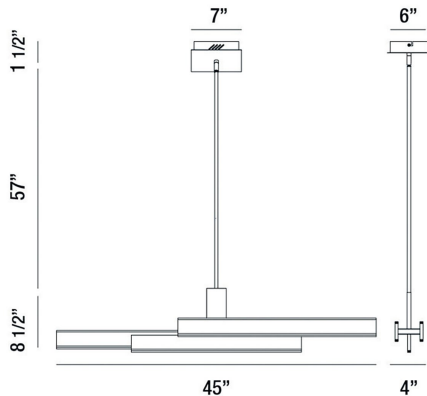

CAMENO, 45IN INTEGRATED LED LINEAR CHANDELIER

PRODUCT DETAILS

No.	:	37064-013
Product Color	:	MATTE BLACK
Product Material	:	METAL
Shade / Accent Colour	:	WHITE
Shade / Accent Material	:	ACRYLIC
Length	:	45"
Width	:	4"
Height	:	8.5"
Overall Height	:	67"
Weight	:	9LBS

LIGHT SOURCE DETAILS

Number of Bulbs	:	1
Light Source	:	LED
Light Source Type	:	INTEGRATED LED
Input Voltage	:	120V
Bulb Voltage	:	120V
Socket Type	:	INTEGRATED
Wattage	:	1 X 74W
Total Wattage	:	74W
Delivered Lumens	:	4700LM
Kelvin	:	3000K
CRI	:	90
Bulb Included	:	YES
Dimmable	:	YES

OPTIONS AVAILABLE

ITEM NO.	FINISH	SHADE
37064-013	MATTE BLACK	
37064-020	MATTE GOLD	

TECHNICAL DETAILS

Hanging Support Type	:	ROD
Rods Included	:	3"+6"+12"+18"+18"
Canopy / Backplate Length	:	7"
Canopy / Backplate Height	:	1.5"
Canopy / Backplate Width	:	6"
IP Rating	:	IP22
Location	:	DRY
Approval	:	
Title 24	:	YES
Beam Angle	:	360