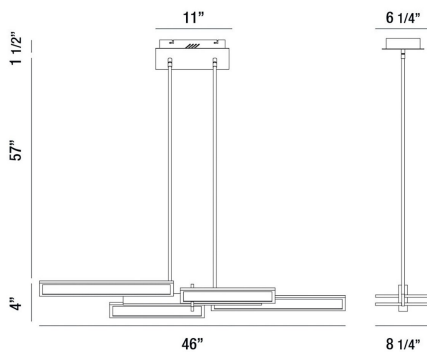

## BAYSWATER, 46" LINEAR CHANDELIER

### PRODUCT DETAILS

No.	:	37062-026
Product Color	:	SATIN GOLD
Product Material	:	METAL
Shade / Accent Material	:	ACRYLIC
Length	:	46"
Width	:	8.25"
Height	:	4"
Overall Height	:	62.5"
Weight	:	12.8lbs

### TECHNICAL DETAILS

Hanging Support Type	:	ROD
Hanging Support Length	:	57"
Rods Included	:	3"+6"+12"+18"+18"
Canopy / Backplate Length	:	11"
Canopy / Backplate Height	:	1.5"
Canopy / Backplate Width	:	6.25"
Location	:	DRY
Approval	:	
Title 24	:	Yes