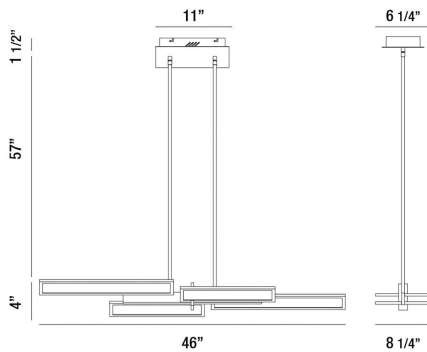

### PRODUCT DETAILS

No.	:	37062-019
Product Color	:	MATTE BLACK
Product Material	:	METAL
Shade / Accent Colour	:	ETCHED
Shade / Accent Material	:	ACRYLIC
Length	:	46"
Width	:	8.25"
Height	:	4"
Overall Height	:	62.5"
Weight	:	12.8LBS

### TECHNICAL DETAILS

Hanging Support Type	:	ROD
Rods Included	:	3"+6"+12"+18"+18"
Canopy / Backplate Length	:	11"
Canopy / Backplate Height	:	1.5"
Canopy / Backplate Width	:	6.25"
IP Rating	:	IP22
Location	:	DRY
Approval	:	
Beam Angle	:	360