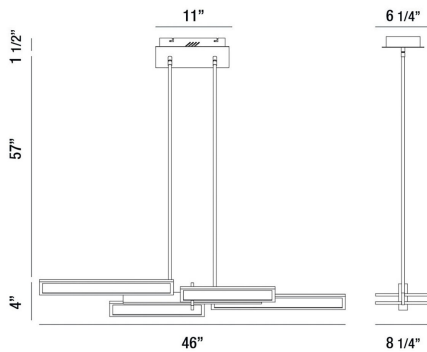

BAYSWATER, 46IN INTEGRATED LED LINEAR CHANDELIER

OPTIONS AVAILABLE

ITEM NO.	FINISH	SHADE
37062-019	MATTE BLACK	
37062-026	MATTE GOLD	

PRODUCT DETAILS

No.	:	37062-019
Product Color	:	MATTE BLACK
Product Material	:	METAL
Shade / Accent Colour	:	ETCHED
Shade / Accent Material	:	ACRYLIC
Length	:	46"
Width	:	8.25"
Height	:	4"
Overall Height	:	62.5"
Weight	:	12.8LBS

LIGHT SOURCE DETAILS

Number of Bulbs	:	1
Light Source	:	LED
Light Source Type	:	INTEGRATED LED
Input Voltage	:	120V
Bulb Voltage	:	120V
Socket Type	:	INTEGRATED
Wattage	:	1 X 69W
Total Wattage	:	69W
Delivered Lumens	:	2040LM
Kelvin	:	3000K
CRI	:	90
Bulb Included	:	YES
Dimmable	:	YES

TECHNICAL DETAILS

Hanging Support Type	:	ROD
Rods Included	:	3"+6"+12"+18"+18"
Canopy / Backplate Length	:	11"
Canopy / Backplate Height	:	1.5"
Canopy / Backplate Width	:	6.25"
IP Rating	:	IP22
Location	:	DRY
Approval	:	<input type="checkbox"/>
Beam Angle	:	360