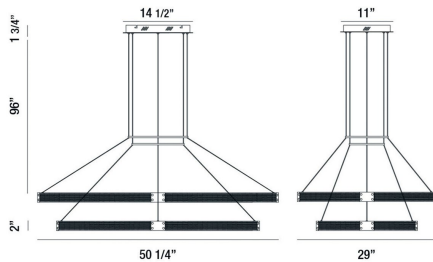

## PRODUCT DETAILS

No.	:	37061-012
Product Color	:	GOLD-BLACK MIX
Product Material	:	METAL
Shade / Accent Colour	:	WHITE
Shade / Accent Material	:	ACRYLIC
Length	:	50.25"
Width	:	29"
Height	:	2"
Overall Height	:	96"
Weight	:	31LBS

## TECHNICAL DETAILS

Hanging Support Type	:	WIRE
Canopy / Backplate Length	:	14.5"
Canopy / Backplate Height	:	1.75"
Canopy / Backplate Width	:	11"
IP Rating	:	IP22
Location	:	DRY
Approval	:	<input type="checkbox"/>
Beam Angle	:	360