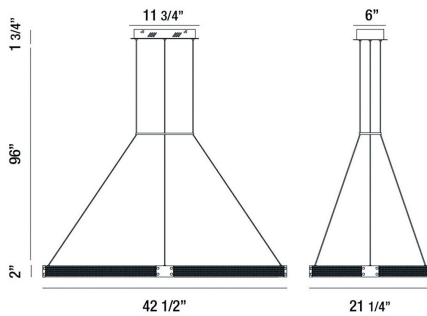

ADMIRAL, 43IN INTEGRATED LED CHANDELIER

PRODUCT DETAILS

No.	:	37060-015
Product Color	:	GOLD-BLACK MIX
Product Material	:	METAL
Shade / Accent Colour	:	WHITE
Shade / Accent Material	:	ACRYLIC
Length	:	42.5"
Width	:	21.25"
Height	:	2"
Overall Height	:	96"
Weight	:	13.9LBS

OPTIONS AVAILABLE

ITEM NO.	FINISH	SHADE
37060-015	GOLD-BLACK MIX	

TECHNICAL DETAILS

Hanging Support Type	:	WIRE
Hanging Support Length	:	96"
Canopy / Backplate Length	:	11.75"
Canopy / Backplate Height	:	1.75"
Canopy / Backplate Width	:	6"
IP Rating	:	IP22
Location	:	DRY
Approval	:	
Beam Angle	:	360