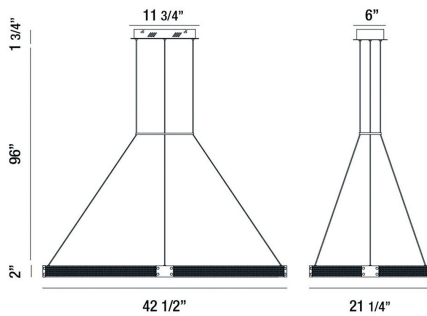

## ADMIRAL, 43IN INTEGRATED LED CHANDELIER

### PRODUCT DETAILS

No.	:	37060-015
Product Color	:	GOLD-BLACK MIX
Product Material	:	METAL
Shade / Accent Colour	:	WHITE
Shade / Accent Material	:	ACRYLIC
Length	:	42.5"
Width	:	21.25"
Height	:	2"
Overall Height	:	96"
Weight	:	13.9LBS

### TECHNICAL DETAILS

Hanging Support Type	:	WIRE
Hanging Support Length	:	96"
Canopy / Backplate Length	:	11.75"
Canopy / Backplate Height	:	1.75"
Canopy / Backplate Width	:	6"
IP Rating	:	IP22
Location	:	DRY
Approval	:	
Beam Angle	:	360