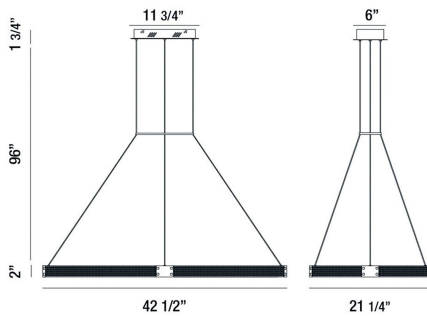

## ADMIRAL, 43IN INTEGRATED LED CHANDELIER

### PRODUCT DETAILS

No.	:	37060-015
Product Color	:	GOLD-BLACK MIX
Product Material	:	METAL
Shade / Accent Colour	:	WHITE
Shade / Accent Material	:	ACRYLIC
Length	:	42.5"
Width	:	21.25"
Height	:	2"
Overall Height	:	96"
Weight	:	13.9LBS

### TECHNICAL DETAILS

Hanging Support Type	:	WIRE
Canopy / Backplate Length	:	11.75"
Canopy / Backplate Height	:	1.75"
Canopy / Backplate Width	:	6"
IP Rating	:	IP22
Location	:	DRY
Approval	:	<input type="checkbox"/>
Beam Angle	:	360