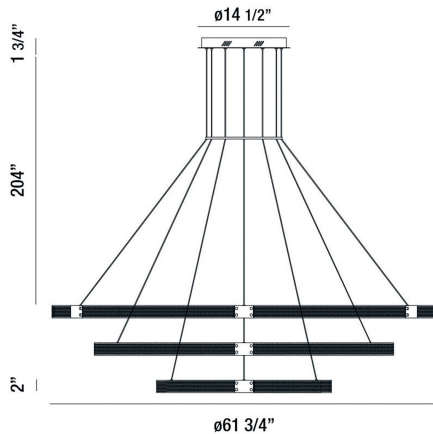

ADMIRAL, 3-TIERS 3-LIGHT 62IN INTEGRATED LED GRAND CHANDELI

PRODUCT DETAILS

No.	:	37056-018
Product Color	:	GOLD-BLACK MIX
Product Material	:	METAL
Shade / Accent Colour	:	WHITE
Shade / Accent Material	:	ACRYLIC
Diameter	:	61.75"
Height	:	2"
Overall Height	:	204"
Weight	:	55.1LBS

LIGHT SOURCE DETAILS

Number of Bulbs	:	1
Light Source	:	LED
Light Source Type	:	INTEGRATED LED
Input Voltage	:	120V
Bulb Voltage	:	120V
Socket Type	:	INTEGRATED
Wattage	:	1 X 210W
Total Wattage	:	210W
Delivered Lumens	:	9450LM
Kelvin	:	3000K
CRI	:	90
Bulb Included	:	YES
Dimmable	:	YES

OPTIONS AVAILABLE

ITEM NO.	FINISH	SHADE
37056-018	GOLD-BLACK MIX	WHITE PC

TECHNICAL DETAILS

Hanging Support Type	:	WIRE
Canopy / Backplate Height	:	1.75"
Canopy / Backplate Dia.	:	14.5"
IP Rating	:	IP22
Location	:	DRY
Approval	:	<input type="checkbox"/>
Beam Angle	:	360