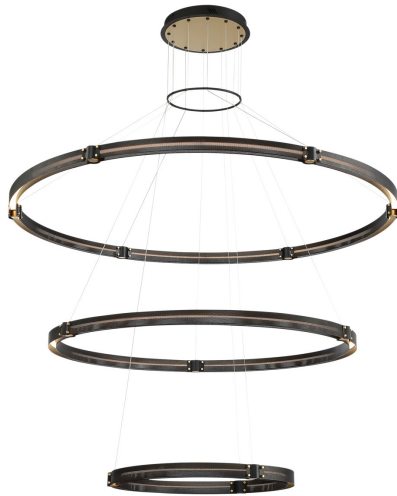

ADMIRAL, 3-TIERS 3-LIGHT 62IN INTEGRATED LED GRAND CHANDELI

PRODUCT DETAILS

No.	:	37056-018
Product Color	:	GOLD-BLACK MIX
Product Material	:	METAL
Shade / Accent Colour	:	WHITE
Shade / Accent Material	:	ACRYLIC
Diameter	:	61.75"
Height	:	2"
Overall Height	:	204"
Weight	:	55.1LBS

LIGHT SOURCE DETAILS

Number of Bulbs	:	1
Light Source	:	LED
Light Source Type	:	INTEGRATED LED
Input Voltage	:	120V
Bulb Voltage	:	120V
Socket Type	:	INTEGRATED
Wattage	:	1 X 210W
Total Wattage	:	210W
Delivered Lumens	:	9450LM
Kelvin	:	3000K
CRI	:	90
Bulb Included	:	YES
Dimmable	:	YES

OPTIONS AVAILABLE

ITEM NO.	FINISH	SHADE
37056-018	GOLD-BLACK MIX	WHITE PC

TECHNICAL DETAILS

Hanging Support Type	:	WIRE
Canopy / Backplate Height	:	1.75"
Canopy / Backplate Dia.	:	14.5"
IP Rating	:	IP22
Location	:	DRY
Approval	:	<input type="checkbox"/>
Beam Angle	:	360