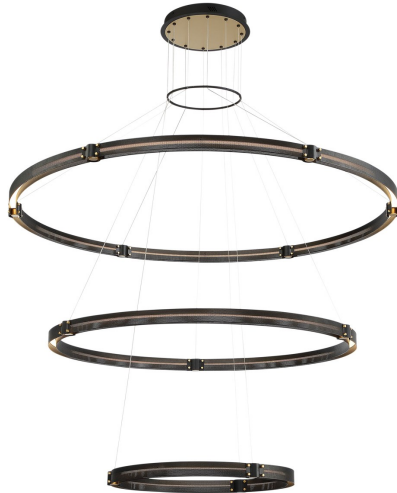

ADMIRAL, 3-TIER ROUND CHANDELIER

PRODUCT DETAILS

No.	:	37056-018
Product Color	:	MATTE BLACK/GOLD
Product Material	:	METAL
Shade / Accent Material	:	METAL
Diameter	:	61.75"
Height	:	2"
Overall Height	:	204"
Weight	:	55.1lbs

LIGHT SOURCE DETAILS

Number of Bulbs	:	1 / 1
Light Source	:	LED / LED
Light Source Type	:	INTEGRATED LED / INTEGRATED LED
Input Voltage	:	120 / 120V
Bulb Voltage	:	120 / 120V
Socket Type	:	LED / LED
Wattage	:	210 / 210W
Total Wattage	:	210 / 210W
Delivered Lumens	:	3590 / 3590lm
Kelvin	:	3000 / 3000K
CRI	:	90+ / 90+
Bulb Included	:	Yes / Yes
Dimmable	:	Yes / Yes

OPTIONS AVAILABLE

ITEM NO.	FINISH	SHADE
37056-018	MATTE BLACK/GOLD	
37056-018	MATTE BLACK/GOLD	

TECHNICAL DETAILS

Hanging Support Type	:	WIRE
Hanging Support Length	:	204"
Canopy / Backplate Height	:	1.75"
Canopy / Backplate Dia.	:	14.5"
IP Rating	:	IP20
Location	:	DRY
Approval	:	
Title 24	:	Yes