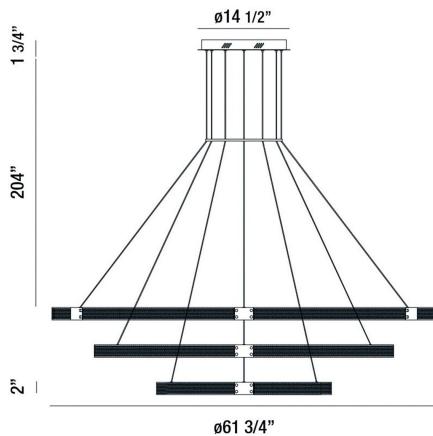

ADMIRAL, 3-TIER ROUND CHANDELIER

PRODUCT DETAILS

No.	:	37056-018
Product Color	:	MATTE BLACK/GOLD
Product Material	:	METAL
Shade / Accent Material	:	METAL
Diameter	:	61.75"
Height	:	2"
Overall Height	:	204"
Weight	:	55.1lbs

LIGHT SOURCE DETAILS

Number of Bulbs	:	1 / 1
Light Source	:	LED / LED
Light Source Type	:	INTEGRATED LED / INTEGRATED LED
Input Voltage	:	120 / 120V
Bulb Voltage	:	120 / 120V
Socket Type	:	LED / LED
Wattage	:	210 / 210W
Total Wattage	:	210 / 210W
Delivered Lumens	:	3590 / 3590lm
Kelvin	:	3000 / 3000K
CRI	:	90+ / 90+
Bulb Included	:	Yes / Yes
Dimmable	:	Yes / Yes

OPTIONS AVAILABLE

ITEM NO.	FINISH	SHADE
37056-018	MATTE BLACK/GOLD	
37056-018	MATTE BLACK/GOLD	

TECHNICAL DETAILS

Hanging Support Type	:	WIRE
Hanging Support Length	:	204"
Canopy / Backplate Height	:	1.75"
Canopy / Backplate Dia.	:	14.5"
IP Rating	:	IP20
Location	:	DRY
Approval	:	
Title 24	:	Yes