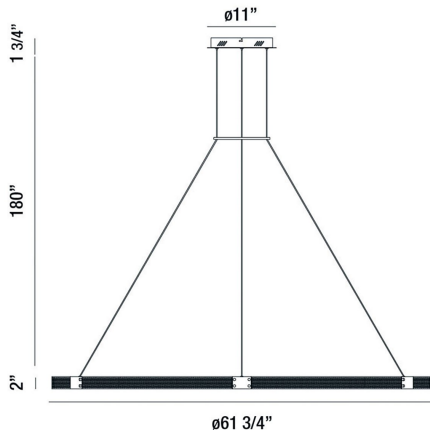

ADMIRAL, 62IN INTEGRATED LED GRAND CHANDELIER

PRODUCT DETAILS

No.	:	37055-011
Product Color	:	GOLD-BLACK MIX
Product Material	:	METAL
Shade / Accent Colour	:	WHITE
Shade / Accent Material	:	ACRYLIC
Diameter	:	61.75"
Height	:	2"
Overall Height	:	180"
Weight	:	23.4LBS

LIGHT SOURCE DETAILS

Number of Bulbs	:	1
Light Source	:	LED
Light Source Type	:	INTEGRATED LED
Input Voltage	:	120V
Bulb Voltage	:	120V
Socket Type	:	INTEGRATED
Wattage	:	1 X 99W
Total Wattage	:	99W
Delivered Lumens	:	4455LM
Kelvin	:	3000K
CRI	:	90
Bulb Included	:	YES
Dimmable	:	YES

OPTIONS AVAILABLE

ITEM NO.	FINISH	SHADE
37055-011	GOLD-BLACK MIX	WHITE PC

TECHNICAL DETAILS

Hanging Support Type	:	WIRE
Canopy / Backplate Height	:	1.75"
Canopy / Backplate Dia.	:	11"
IP Rating	:	IP22
Location	:	DRY
Approval	:	<input type="checkbox"/>
Beam Angle	:	360