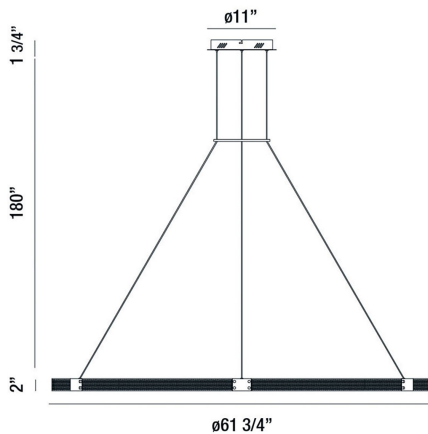

ADMIRAL, 62IN INTEGRATED LED GRAND CHANDELIER

PRODUCT DETAILS

No.	:	37055-011
Product Color	:	GOLD-BLACK MIX
Product Material	:	METAL
Shade / Accent Colour	:	WHITE
Shade / Accent Material	:	ACRYLIC
Diameter	:	61.75"
Height	:	2"
Overall Height	:	180"
Weight	:	23.4LBS

LIGHT SOURCE DETAILS

Light Source Type	:	INTEGRATED LED
Input Voltage	:	120V
Bulb Voltage	:	120V
Socket Type	:	INTEGRATED
Total Wattage	:	99W
Delivered Lumens	:	1600LM
Kelvin	:	3000K
CRI	:	90
Dimmable	:	YES

OPTIONS AVAILABLE

ITEM NO.	FINISH	SHADE
37055-011	GOLD-BLACK MIX	

TECHNICAL DETAILS

Hanging Support Type	:	WIRE
Hanging Support Length	:	180"
Canopy / Backplate Height	:	1.75"
Canopy / Backplate Dia.	:	11"
IP Rating	:	IP22
Location	:	DRY
Approval	:	
Beam Angle	:	360