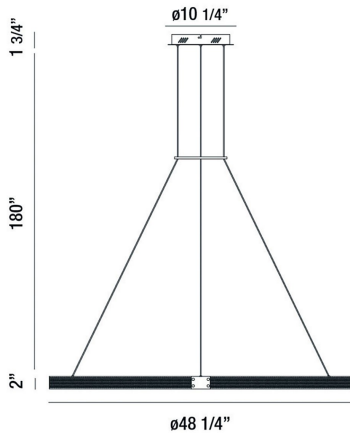

# ADMIRAL, 48IN INTEGRATED LED CHANDELIER

## PRODUCT DETAILS

No. : 37054-014  
 Product Color : GOLD-BLACK MIX  
 Product Material : METAL  
 Shade / Accent Colour : WHITE  
 Shade / Accent Material : ACRYLIC  
 Diameter : 48.25"  
 Height : 2"  
 Overall Height : 180"  
 Weight : 18.2LBS

## TECHNICAL DETAILS

Hanging Support Type : WIRE  
 Canopy / Backplate Height : 1.75"  
 Canopy / Backplate Dia. : 10.25"  
 IP Rating : IP22  
 Location : DRY  
 Approval :   
 Beam Angle : 360