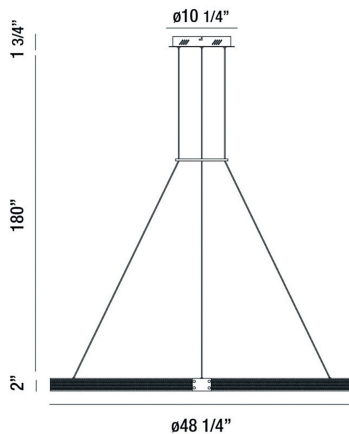

ADMIRAL, 48IN INTEGRATED LED CHANDELIER

PRODUCT DETAILS

| | | |
|-------------------------|---|----------------|
| No. | : | 37054-014 |
| Product Color | : | GOLD-BLACK MIX |
| Product Material | : | METAL |
| Shade / Accent Colour | : | WHITE |
| Shade / Accent Material | : | ACRYLIC |
| Diameter | : | 48.25" |
| Height | : | 2" |
| Overall Height | : | 180" |
| Weight | : | 18.2LBS |

OPTIONS AVAILABLE

| | | |
|-----------------|----------------|--------------|
| ITEM NO. | FINISH | SHADE |
| 37054-014 | GOLD-BLACK MIX | WHITE PC |

TECHNICAL DETAILS

| | | |
|---------------------------|---|--------------------------|
| Hanging Support Type | : | WIRE |
| Canopy / Backplate Height | : | 1.75" |
| Canopy / Backplate Dia. | : | 10.25" |
| IP Rating | : | IP22 |
| Location | : | DRY |
| Approval | : | <input type="checkbox"/> |
| Beam Angle | : | 360 |