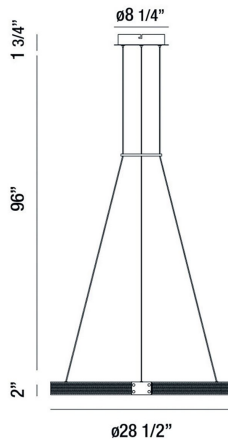

ADMIRAL, 29IN INTEGRATED LED PENDANT

PRODUCT DETAILS

No.	:	37053-017
Product Color	:	GOLD-BLACK MIX
Product Material	:	METAL
Shade / Accent Colour	:	WHITE
Shade / Accent Material	:	ACRYLIC
Diameter	:	28.5"
Height	:	2"
Overall Height	:	96"
Weight	:	11.7LBS

LIGHT SOURCE DETAILS

Light Source Type	:	INTEGRATED LED
Input Voltage	:	120V
Bulb Voltage	:	120V
Socket Type	:	INTEGRATED
Total Wattage	:	40W
Delivered Lumens	:	800LM
Kelvin	:	3000K
CRI	:	90
Dimmable	:	YES

OPTIONS AVAILABLE

ITEM NO.	FINISH	SHADE
37053-017	GOLD-BLACK MIX	

TECHNICAL DETAILS

Hanging Support Type	:	WIRE
Hanging Support Length	:	96"
Canopy / Backplate Height	:	1.75"
Canopy / Backplate Dia.	:	8.25"
IP Rating	:	IP22
Location	:	DRY
Approval	:	
Beam Angle	:	360