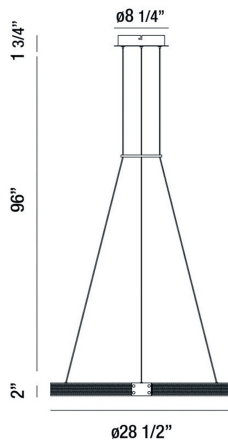

### PRODUCT DETAILS

No.	:	37053-017
Product Color	:	MATTE BLACK/GOLD
Product Material	:	METAL
Shade / Accent Material	:	METAL
Diameter	:	28.5"
Height	:	2"
Overall Height	:	96"
Weight	:	11.7lbs

### TECHNICAL DETAILS

Hanging Support Type	:	WIRE
Hanging Support Length	:	96"
Canopy / Backplate Height	:	1.75"
Canopy / Backplate Dia.	:	8.25"
IP Rating	:	IP20
Location	:	DRY
Approval	:	
Title 24	:	Yes