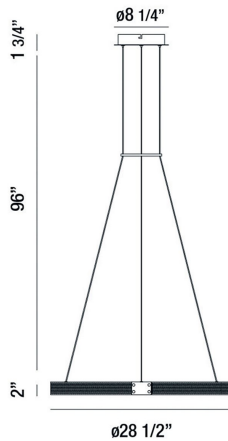

ADMIRAL, 29IN INTEGRATED LED PENDANT

PRODUCT DETAILS

No.	:	37053-017
Product Color	:	GOLD-BLACK MIX
Product Material	:	METAL
Shade / Accent Colour	:	WHITE
Shade / Accent Material	:	ACRYLIC
Diameter	:	28.5"
Height	:	2"
Overall Height	:	96"
Weight	:	11.7LBS

LIGHT SOURCE DETAILS

Number of Bulbs	:	1
Light Source	:	LED
Light Source Type	:	INTEGRATED LED
Input Voltage	:	120V
Bulb Voltage	:	120V
Socket Type	:	INTEGRATED
Wattage	:	1 X 40W
Total Wattage	:	40W
Delivered Lumens	:	1800LM
Kelvin	:	3000K
CRI	:	90
Bulb Included	:	YES
Dimmable	:	YES

OPTIONS AVAILABLE

ITEM NO.	FINISH	SHADE
37053-017	GOLD-BLACK MIX	WHITE PC

TECHNICAL DETAILS

Hanging Support Type	:	WIRE
Canopy / Backplate Height	:	1.75"
Canopy / Backplate Dia.	:	8.25"
IP Rating	:	IP22
Location	:	DRY
Approval	:	<input type="checkbox"/>
Beam Angle	:	360