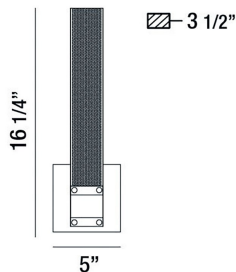

ADMIRAL, 16IN INTEGRATED LED WALL SCONCE

PRODUCT DETAILS

No.	:	37052-010
Product Color	:	GOLD-BLACK MIX
Product Material	:	METAL
Shade / Accent Colour	:	WHITE
Shade / Accent Material	:	ACRYLIC
Length	:	5"
Width	:	5"
Height	:	16.25"
Overall Height	:	16.25"
Ext	:	3.75"
Weight	:	3.7LBS

LIGHT SOURCE DETAILS

Number of Bulbs	:	1
Light Source	:	LED
Light Source Type	:	INTEGRATED LED
Input Voltage	:	120V
Bulb Voltage	:	120V
Socket Type	:	INTEGRATED
Wattage	:	1 X 18W
Total Wattage	:	18W
Delivered Lumens	:	810LM
Kelvin	:	3000K
CRI	:	90
Bulb Included	:	YES
Dimmable	:	YES

OPTIONS AVAILABLE

ITEM NO.	FINISH	SHADE
37052-010	GOLD-BLACK MIX	

TECHNICAL DETAILS

Hanging Support Type	:	J-BOX
Canopy / Backplate Length	:	5"
Canopy / Backplate Height	:	5"
Canopy / Backplate Width	:	1.5"
IP Rating	:	IP22
Location	:	DAMP
Approval	:	
Beam Angle	:	360