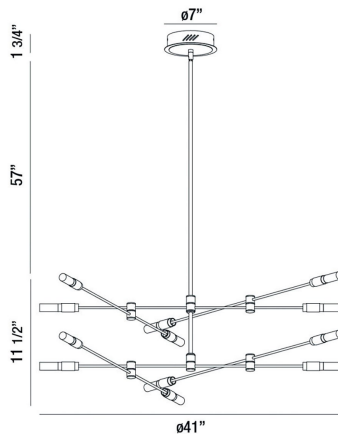

## ALBANY, 41" CHANDELIER/SEMI FLUSHMOUNT

### PRODUCT DETAILS

No.	:	37051-013
Product Color	:	DEEP BLACK/BRASS
Product Material	:	METAL
Shade / Accent Material	:	ACRYLIC
Diameter	:	41"
Height	:	11.5"
Overall Height	:	70.25"
Weight	:	9.9lbs

### TECHNICAL DETAILS

Hanging Support Type	:	ROD
Hanging Support Length	:	57"
Canopy / Backplate Height	:	1.75"
Canopy / Backplate Dia.	:	7"
Location	:	DRY
Approval	:	
Title 24	:	Yes