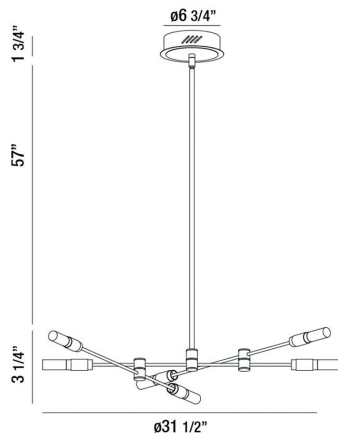

## ALBANY, 6-LIGHT 32IN INTEGRATED LED CHANDELIER

### PRODUCT DETAILS

No.	:	37050-016
Product Color	:	BRASS-BLACK MIX
Product Material	:	METAL
Shade / Accent Colour	:	WHITE
Shade / Accent Material	:	ACRYLIC
Diameter	:	31.5"
Height	:	3.25"
Overall Height	:	62"
Weight	:	6.5LBS

### LIGHT SOURCE DETAILS

Number of Bulbs	:	12
Light Source	:	LED
Light Source Type	:	INTEGRATED LED
Input Voltage	:	120V
Bulb Voltage	:	24V
Socket Type	:	INTEGRATED
Wattage	:	12 X 1.25W
Total Wattage	:	15W
Delivered Lumens	:	675LM
Kelvin	:	3000K
CRI	:	90
Bulb Included	:	YES
Dimmable	:	YES

### TECHNICAL DETAILS

Hanging Support Type	:	ROD
Rods Included	:	3"+6"+12"+18"+18"
Canopy / Backplate Height	:	1.75"
Canopy / Backplate Dia.	:	6.75"
Driver	:	YES
IP Rating	:	IP22
Location	:	DRY
Approval	:	
Beam Angle	:	360