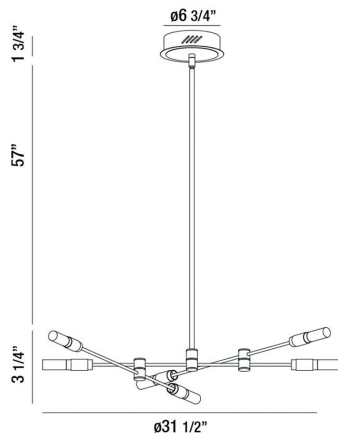

ALBANY, 6-LIGHT 32IN INTEGRATED LED CHANDELIER

PRODUCT DETAILS

No.	:	37050-016
Product Color	:	BRASS-BLACK MIX
Product Material	:	METAL
Shade / Accent Colour	:	WHITE
Shade / Accent Material	:	ACRYLIC
Diameter	:	31.5"
Height	:	3.25"
Overall Height	:	62"
Weight	:	6.5LBS

LIGHT SOURCE DETAILS

Number of Bulbs	:	12
Light Source	:	LED
Light Source Type	:	INTEGRATED LED
Input Voltage	:	120V
Bulb Voltage	:	24V
Socket Type	:	INTEGRATED
Wattage	:	12 X 1.25W
Total Wattage	:	15W
Delivered Lumens	:	675LM
Kelvin	:	3000K
CRI	:	90
Bulb Included	:	YES
Dimmable	:	YES

OPTIONS AVAILABLE

ITEM NO.	FINISH	SHADE
37050-016	BRASS-BLACK MIX	FROSTED ETCHED

TECHNICAL DETAILS

Hanging Support Type	:	ROD
Rods Included	:	3"+6"+12"+18"+18"
Canopy / Backplate Height	:	1.75"
Canopy / Backplate Dia.	:	6.75"
Driver	:	YES
IP Rating	:	IP22
Location	:	DRY
Approval	:	
Beam Angle	:	360