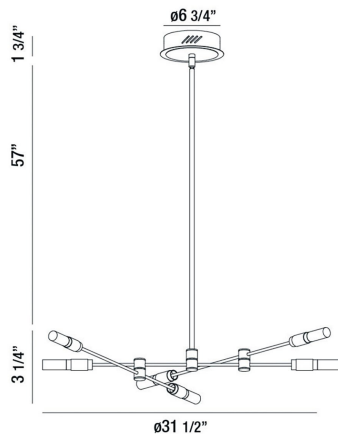

ALBANY, 6-LIGHT 32IN INTEGRATED LED CHANDELIER

PRODUCT DETAILS

No.	:	37050-016
Product Color	:	BRASS-BLACK MIX
Product Material	:	METAL
Shade / Accent Colour	:	WHITE
Shade / Accent Material	:	ACRYLIC
Diameter	:	31.5"
Height	:	3.25"
Overall Height	:	62"
Weight	:	6.5LBS

LIGHT SOURCE DETAILS

Number of Bulbs	:	12
Light Source	:	LED
Light Source Type	:	INTEGRATED LED
Input Voltage	:	120V
Bulb Voltage	:	24V
Socket Type	:	INTEGRATED
Wattage	:	12 X 1.25W
Total Wattage	:	15W
Delivered Lumens	:	675LM
Kelvin	:	3000K
CRI	:	90
Bulb Included	:	YES
Dimmable	:	YES

OPTIONS AVAILABLE

ITEM NO.	FINISH	SHADE
37050-016	BRASS-BLACK MIX	FROSTED ETCHED

TECHNICAL DETAILS

Hanging Support Type	:	ROD
Rods Included	:	3"+6"+12"+18"+18"
Canopy / Backplate Height	:	1.75"
Canopy / Backplate Dia.	:	6.75"
Driver	:	YES
IP Rating	:	IP22
Location	:	DRY
Approval	:	<input type="checkbox"/>
Beam Angle	:	360