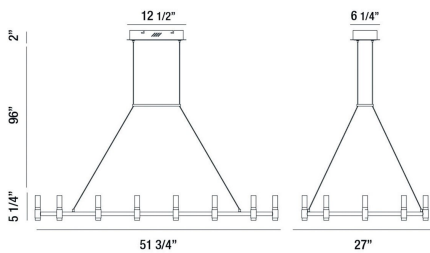

## PRODUCT DETAILS

No.	:	37048-013
Product Color	:	SATIN NICKEL-BLACK MIX
Product Material	:	METAL
Shade / Accent Colour	:	WHITE
Shade / Accent Material	:	ACRYLIC
Length	:	51.75"
Width	:	27"
Height	:	5.25"
Overall Height	:	103.25"
Weight	:	15.1LBS

## LIGHT SOURCE DETAILS

Number of Bulbs	:	1
Light Source	:	LED
Light Source Type	:	INTEGRATED LED
Input Voltage	:	120V
Bulb Voltage	:	120V
Socket Type	:	INTEGRATED
Wattage	:	1 X 83W
Total Wattage	:	83W
Delivered Lumens	:	3735LM
Kelvin	:	3000K
CRI	:	90
Bulb Included	:	YES
Dimmable	:	YES

## TECHNICAL DETAILS

Hanging Support Type	:	WIRE
Canopy / Backplate Length	:	12.5"
Canopy / Backplate Height	:	2"
Canopy / Backplate Width	:	6.25"
IP Rating	:	IP22
Location	:	DRY
Beam Angle	:	360