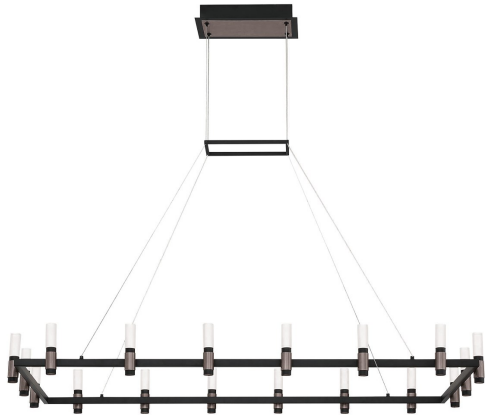

# ALTAMONT, 18-LIGHT 52IN INTEGRATED LED GRAND CHANDELIER

## PRODUCT DETAILS

No.	:	37048-013
Product Color	:	SATIN NICKEL-BLACK MIX
Product Material	:	METAL
Shade / Accent Colour	:	WHITE
Shade / Accent Material	:	ACRYLIC
Length	:	51.75"
Width	:	27"
Height	:	5.25"
Overall Height	:	103.25"
Weight	:	15.1LBS

## OPTIONS AVAILABLE

ITEM NO.	FINISH	SHADE
37048-013	SATIN NICKEL- BLACK MIX	

## TECHNICAL DETAILS

Hanging Support Type	:	WIRE
Canopy / Backplate Length	:	12.5"
Canopy / Backplate Height	:	2"
Canopy / Backplate Width	:	6.25"
IP Rating	:	IP22
Location	:	DRY
Beam Angle	:	360