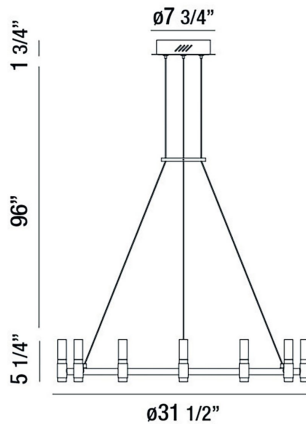

ALBANY, 12-LIGHT 32IN INTEGRATED LED CHANDELIER

PRODUCT DETAILS

| | | |
|-------------------------|---|-----------------|
| No. | : | 37043-018 |
| Product Color | : | BRASS-BLACK MIX |
| Product Material | : | METAL |
| Shade / Accent Colour | : | WHITE |
| Shade / Accent Material | : | ACRYLIC |
| Diameter | : | 31.5" |
| Height | : | 5.25" |
| Overall Height | : | 103" |
| Weight | : | 9.5LBS |

LIGHT SOURCE DETAILS

| | | |
|-------------------|---|----------------|
| Number of Bulbs | : | 24 |
| Light Source | : | LED |
| Light Source Type | : | INTEGRATED LED |
| Input Voltage | : | 120V |
| Bulb Voltage | : | 24V |
| Socket Type | : | INTEGRATED |
| Wattage | : | 24 X 2.2W |
| Total Wattage | : | 53W |
| Delivered Lumens | : | 2385LM |
| Kelvin | : | 3000K |
| CRI | : | 90 |
| Bulb Included | : | YES |
| Dimmable | : | YES |

OPTIONS AVAILABLE

| ITEM NO. | FINISH | SHADE |
|-----------|-----------------|----------------|
| 37043-018 | BRASS-BLACK MIX | FROSTED ETCHED |

TECHNICAL DETAILS

| | | |
|---------------------------|---|--------------------------|
| Hanging Support Type | : | WIRE |
| Canopy / Backplate Height | : | 1.75" |
| Canopy / Backplate Dia. | : | 7.75" |
| Driver | : | YES |
| IP Rating | : | IP22 |
| Location | : | DRY |
| Approval | : | <input type="checkbox"/> |
| Beam Angle | : | 360 |