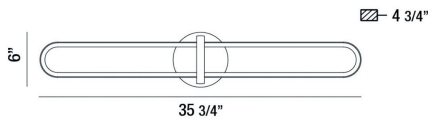

BOTTON, 36" WALL SCONCE

PRODUCT DETAILS

No.	:	37041-021
Product Color	:	SATIN GOLD
Product Material	:	METAL
Shade / Accent Material	:	ACRYLIC
Width	:	35.75"
Height	:	6"
Ext	:	4.75"
Weight	:	3.1lbs

LIGHT SOURCE DETAILS

Light Source Type	:	INTEGRATED LED
Input Voltage	:	120V
Bulb Voltage	:	120V
Socket Type	:	LED
Total Wattage	:	27W
Delivered Lumens	:	1400lm
Kelvin	:	3000K
CRI	:	90
Dimmable	:	Yes

OPTIONS AVAILABLE

ITEM NO.	FINISH	SHADE
37041-014	MATTE BLACK	
37041-021	SATIN GOLD	

TECHNICAL DETAILS

Canopy / Backplate Height	:	1.5"
Canopy / Backplate Dia.	:	6"
Location	:	DAMP
Approval	:	
Title 24	:	Yes

PROJECT INFORMATION

Job Name: Date: Category:

Comments: