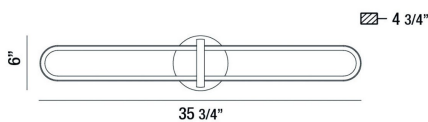

PROJECT INFORMATION

Job Name: Date: Type:

Comments: