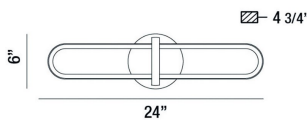

### PRODUCT DETAILS

No.	:	37040-017
Product Color	:	MATTE BLACK
Product Material	:	METAL
Shade / Accent Colour	:	WHITE
Shade / Accent Material	:	ACRYLIC
Length	:	24"
Width	:	24"
Height	:	6"
Overall Height	:	6"
Ext	:	4.75"
Weight	:	2.4LBS

### TECHNICAL DETAILS

Hanging Support Type	:	J-BOX
Canopy / Backplate Height	:	1.5"
Canopy / Backplate Dia.	:	6"
IP Rating	:	IP22
Location	:	DAMP
Approval	:	<input type="checkbox"/>
Title 24	:	YES
Beam Angle	:	360