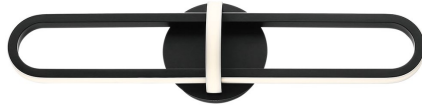

## BOTTON, 24IN INTEGRATED LED WALL SCONCE

### PRODUCT DETAILS

No.	:	37040-017
Product Color	:	MATTE BLACK
Product Material	:	METAL
Shade / Accent Colour	:	WHITE
Shade / Accent Material	:	ACRYLIC
Length	:	24"
Width	:	24"
Height	:	6"
Overall Height	:	6"
Ext	:	4.75"
Weight	:	2.4LBS