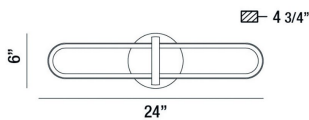

BOTTON, 24IN INTEGRATED LED WALL SCONCE

PRODUCT DETAILS

No.	:	37040-017
Product Color	:	MATTE BLACK
Product Material	:	METAL
Shade / Accent Colour	:	WHITE
Shade / Accent Material	:	ACRYLIC
Length	:	24"
Width	:	24"
Height	:	6"
Overall Height	:	6"
Ext	:	4.75"
Weight	:	2.4LBS

OPTIONS AVAILABLE

ITEM NO.	FINISH	SHADE
37040-017	MATTE BLACK	
37040-024	MATTE GOLD	

TECHNICAL DETAILS

Hanging Support Type	:	J-BOX
Canopy / Backplate Height	:	1.5"
Canopy / Backplate Dia.	:	6"
IP Rating	:	IP22
Location	:	DAMP
Approval	:	
Title 24	:	YES
Beam Angle	:	360