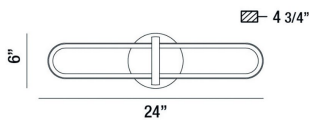

### PRODUCT DETAILS

No.	:	37040-017
Product Color	:	MATTE BLACK
Product Material	:	METAL
Shade / Accent Material	:	ACRYLIC
Width	:	24"
Height	:	6"
Overall Height	:	6"
Ext	:	4.75"
Weight	:	2.4LBS

### TECHNICAL DETAILS

Hanging Support Type	:	WIRE
Canopy / Backplate Height	:	1.5"
Canopy / Backplate Dia.	:	6"
IP Rating	:	IP20
Location	:	DAMP
Approval	:	
Title 24	:	YES