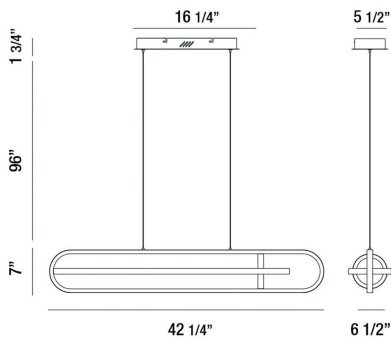

DEMARK, 42IN INTEGRATED LED LINEAR CHANDELIER

PRODUCT DETAILS

No.	:	37039-028
Product Color	:	MATTE GOLD
Product Material	:	METAL
Shade / Accent Colour	:	WHITE
Shade / Accent Material	:	ACRYLIC
Length	:	42.25"
Width	:	6.5"
Height	:	7"
Overall Height	:	104.75"
Weight	:	6.6LBS

LIGHT SOURCE DETAILS

Number of Bulbs	:	1
Light Source	:	LED
Light Source Type	:	INTEGRATED LED
Input Voltage	:	120V
Bulb Voltage	:	120V
Socket Type	:	INTEGRATED
Wattage	:	1 X 58W
Total Wattage	:	58W
Delivered Lumens	:	2900LM
Kelvin	:	3000K
CRI	:	90
Bulb Included	:	YES
Dimmable	:	YES

OPTIONS AVAILABLE

ITEM NO.	FINISH	SHADE
37039-011	MATTE BLACK	
37039-028	MATTE GOLD	

TECHNICAL DETAILS

Hanging Support Type	:	WIRE
Canopy / Backplate Length	:	16.25"
Canopy / Backplate Height	:	1.75"
Canopy / Backplate Width	:	5.5"
IP Rating	:	IP22
Location	:	DRY
Approval	:	<input type="checkbox"/>
Title 24	:	YES
Beam Angle	:	360