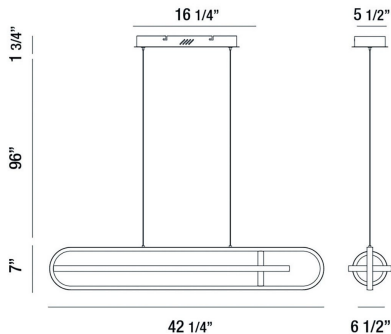

DEMARK, 42" LINEAR CHANDELIER

PRODUCT DETAILS

No.	:	37039-011
Product Color	:	MATTE BLACK
Product Material	:	METAL
Shade / Accent Material	:	ACRYLIC
Length	:	42.25"
Width	:	6.5"
Height	:	7"
Overall Height	:	104.75"
Weight	:	6.6lbs

LIGHT SOURCE DETAILS

Number of Bulbs	:	1 / 1
Light Source	:	LED / LED
Light Source Type	:	INTEGRATED LED / INTEGRATED LED
Input Voltage	:	120 / 120V
Bulb Voltage	:	120 / 120V
Socket Type	:	LED / LED
Wattage	:	58 / 58W
Total Wattage	:	58 / 58W
Delivered Lumens	:	2900 / 2900lm
Kelvin	:	3000 / 3000K
CRI	:	90+ / 90+
Bulb Included	:	Yes / Yes
Dimmable	:	Yes / Yes

OPTIONS AVAILABLE

ITEM NO.	FINISH	SHADE
37039-011	MATTE BLACK	
37039-028	SATIN GOLD	
37039-011	MATTE BLACK	
37039-028	SATIN GOLD	

TECHNICAL DETAILS

Hanging Support Type	:	WIRE
Hanging Support Length	:	96"
Canopy / Backplate Length	:	16.25"
Canopy / Backplate Height	:	1.75"
Canopy / Backplate Width	:	5.5"
IP Rating	:	IP20
Location	:	DRY
Approval	:	
Title 24	:	Yes