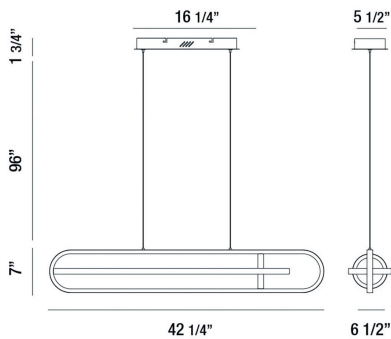

### PRODUCT DETAILS

No.	:	37039-011
Product Color	:	MATTE BLACK
Product Material	:	METAL
Shade / Accent Colour	:	WHITE
Shade / Accent Material	:	ACRYLIC
Length	:	42.25"
Width	:	6.5"
Height	:	7"
Overall Height	:	104.75"
Weight	:	6.6LBS

### LIGHT SOURCE DETAILS

Number of Bulbs	:	1
Light Source	:	LED
Light Source Type	:	INTEGRATED LED
Input Voltage	:	120V
Bulb Voltage	:	120V
Socket Type	:	INTEGRATED
Wattage	:	1 X 58W
Total Wattage	:	58W
Delivered Lumens	:	2900LM
Kelvin	:	3000K
CRI	:	90
Bulb Included	:	YES
Dimmable	:	YES

### TECHNICAL DETAILS

Hanging Support Type	:	WIRE
Canopy / Backplate Length	:	16.25"
Canopy / Backplate Height	:	1.75"
Canopy / Backplate Width	:	5.5"
IP Rating	:	IP22
Location	:	DRY
Approval	:	<input type="checkbox"/>
Title 24	:	YES
Beam Angle	:	360