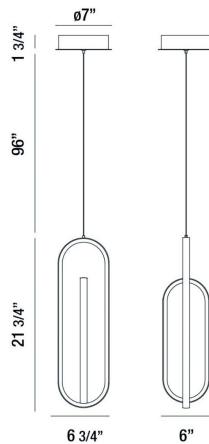

## DEMARK, 22IN INTEGRATED LED PENDANT

### PRODUCT DETAILS

No.	:	37038-014
Product Color	:	MATTE BLACK
Product Material	:	METAL
Shade / Accent Colour	:	WHITE
Shade / Accent Material	:	ACRYLIC
Length	:	6.75"
Width	:	6"
Height	:	21.75"
Overall Height	:	119.5"
Weight	:	2.8LBS

### LIGHT SOURCE DETAILS

Number of Bulbs	:	1
Light Source	:	LED
Light Source Type	:	INTEGRATED LED
Input Voltage	:	120V
Bulb Voltage	:	120V
Socket Type	:	INTEGRATED
Wattage	:	1 X 28W
Total Wattage	:	28W
Delivered Lumens	:	1000LM
Kelvin	:	3000K
CRI	:	90
Bulb Included	:	YES
Dimmable	:	YES

### TECHNICAL DETAILS

Hanging Support Type	:	WIRE
Canopy / Backplate Height	:	1.75"
Canopy / Backplate Dia.	:	7"
IP Rating	:	IP22
Location	:	DRY
Approval	:	
Beam Angle	:	360