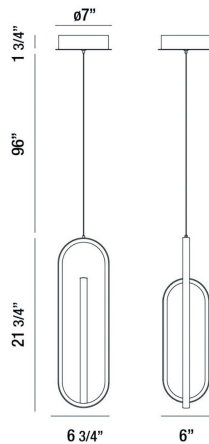

DEMARK, 22IN INTEGRATED LED PENDANT

PRODUCT DETAILS

No.	:	37038-014
Product Color	:	MATTE BLACK
Product Material	:	METAL
Shade / Accent Colour	:	WHITE
Shade / Accent Material	:	ACRYLIC
Length	:	6.75"
Width	:	6"
Height	:	21.75"
Overall Height	:	119.5"
Weight	:	2.8LBS

LIGHT SOURCE DETAILS

Number of Bulbs	:	1
Light Source	:	LED
Light Source Type	:	INTEGRATED LED
Input Voltage	:	120V
Bulb Voltage	:	120V
Socket Type	:	INTEGRATED
Wattage	:	1 X 28W
Total Wattage	:	28W
Delivered Lumens	:	1000LM
Kelvin	:	3000K
CRI	:	90
Bulb Included	:	YES
Dimmable	:	YES

OPTIONS AVAILABLE

ITEM NO.	FINISH	SHADE
37038-014	MATTE BLACK	
37038-021	MATTE GOLD	

TECHNICAL DETAILS

Hanging Support Type	:	WIRE
Canopy / Backplate Height	:	1.75"
Canopy / Backplate Dia.	:	7"
IP Rating	:	IP22
Location	:	DRY
Approval	:	<input type="checkbox"/>
Beam Angle	:	360