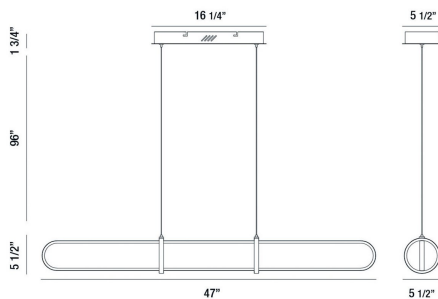

PROJECT INFORMATION

Job Name: Date: Type:

Comments: